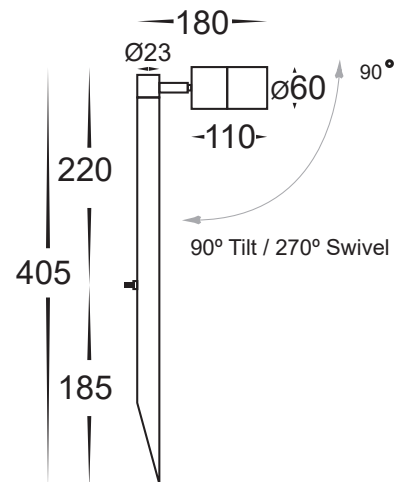

Tivah Antique Brass Single Adjustable Garden Spot Light

Product Specifications

| | |
|-------------------|-------------------------------|
| Name | Tivah |
| Material | Solid Brass |
| Colour | Antique Brass |
| IP Rating | IP65 |
| Installation Type | Ground - Spike |
| Lamp Base | MR16 |
| Max Wattage | 20w MR16 |
| Lamp Expectancy | <30,000hrs |
| Diffuser Type | Clear Glass |
| Cable Length | 2000mm |
| CRI | CRI>80 |
| Dimmable | No - Not with supplied globes |
| Warranty | 3 Years Replacement* |

Optional Havit Compatible Accessories

| Image | Part Number | Colour Temp | Input Voltage | Beam Angle | Included LED |
|-------|--------------------|---|---------------|-------------------|---|
| | HV9559W | 2700k | 12v DC | 20° 40° 60° | 6w MR16 LED |
| | HV9507 | 3000k 4000k 5500k | 12v DC | 60° | TRI Colour 3/5/7w MR16 LED |
| | HV9508 | 3000k 4000k 5500k | 24v DC | 60° | TRI Colour 3/5/7w MR16 LED |
| | 12v DC LED Drivers | See Catalogue or Website for full range of 12v DC LED Drivers | | | |

Product Ordering

| Part Number | Colour Temp | Lumens | Input Voltage | Beam Angle | Included LED | Barcode |
|-------------------|-------------------------|-------------------------|---------------|------------|----------------------------------|---------------|
| HV1407T-AB | 3000k 4000k 5500k | 270lm 285lm 300lm | 12v DC | 120° | TRI Colour 5w MR16 LED | 9350418018717 |