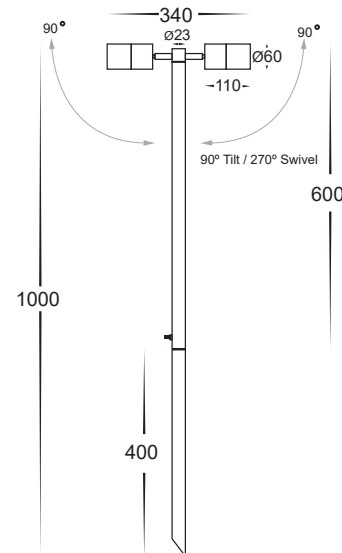

Tivah Antique Brass Double Adjustable Garden Spot Light

Product Specifications

Name	Tivah
Material	Solid Brass
Colour	Antique Brass
IP Rating	IP65
Installation Type	Ground - Spike
Lamp Base	MR16
Max Wattage	2x 20w MR16
Lamp Expectancy	<30,000hrs
Diffuser Type	Clear Glass
Cable Length	2000mm
CRI	CRI>80
Dimmable	No - Not with supplied globes
Warranty	3 Years Replacement*

Optional Havit Compatible Accessories

Image	Part Number	Colour Temp	Input Voltage	Beam Angle	Included LED
	HV9559W	2700k	12v DC	20° 40° 60°	6w MR16 LED
	HV9507	3000k 4000k 5500k	12v DC	60°	TRI Colour 3/5/7w MR16 LED
	HV9508	3000k 4000k 5500k	24v DC	60°	TRI Colour 3/5/7w MR16 LED
	12v DC LED Drivers	See Catalogue or Website for full range of 12v DC LED Drivers			

Product Ordering

Part Number	Colour Temp	Lumens	Input Voltage	Beam Angle	Included LED	Barcode
HV1405T-AB	3000k 4000k 5500k	2x 270lm 2x 285lm 2x 300lm	12v DC	120°	TRI Colour 2x 5w MR16 LED	9350418015747