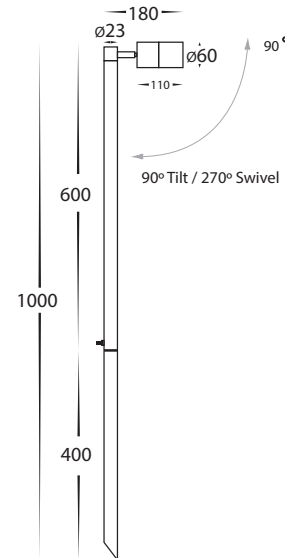

Tivah Antique Brass Single Adjustable Garden Spot Light

Product Specifications

Name	Tivah
Material	Solid Brass
Colour	Antique Brass
IP Rating	IP65
Installation Type	Ground - Spike
Lamp Base	MR16
Max Wattage	20w MR16
Lamp Expectancy	<30,000hrs
Diffuser Type	Clear Glass
Cable Length	2000mm
CRI	CRI>80
Dimmable	No - Not with supplied globes
Warranty	3 Years Replacement*

Optional Havit Compatible Accessories

Image	Part Number	Colour Temp	Input Voltage	Beam Angle	Included LED
	HV9559W	2700k	12v DC	20° 40° 60°	6w MR16 LED
	HV9507	3000k 4000k 5500k	12v DC	60°	TRI Colour 3/5/7w MR16 LED
	HV9508	3000k 4000k 5500k	24v DC	60°	TRI Colour 3/5/7w MR16 LED
	12v DC LED Drivers	See Catalogue or Website for full range of 12v DC LED Drivers			

Product Ordering

Part Number	Colour Temp	Lumens	Input Voltage	Beam Angle	Included LED	Barcode
HV1403T-AB	3000k 4000k 5500k	270lm 285lm 300lm	12v DC	120°	TRI Colour 5w MR16 LED	9350418015716

*Items ordered after 01-01-2022