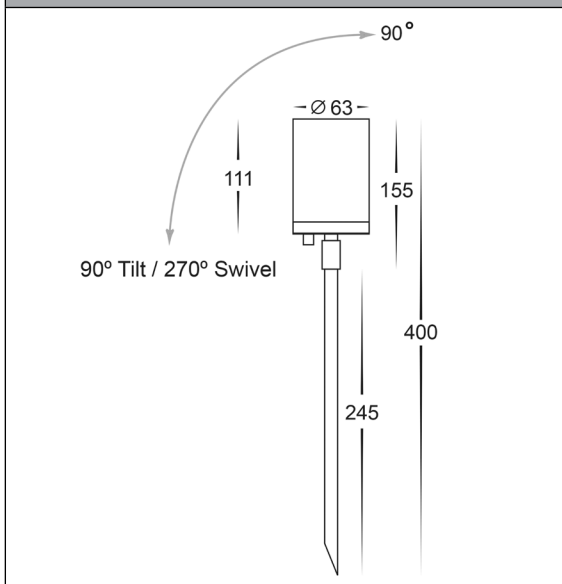

Eden 316 Stainless Steel Garden Spike Light

PRODUCT SPECIFICATIONS

Name	Eden
Material	316 Stainless Steel
Colour	Stainless Steel
IP Rating	IP65
Lamp Base	MR16
CRI	> 80
Spike Length	245mm
Cable Length	2 Metres
Wiring	Parallel
Dimmable	No - not with supplied globes
Warranty	2 Years Replacement

COLOUR TEMP

IP RATING

APPROVAL

DIMENSIONS

COMPATIBLE WITH

Adjustable Beam Angle
HV9559W

9in1 12v or 24v DC
HV9507 (12v) / HV9508 (24v)

SUITABLE 12V DC LED DRIVERS

HV9654

HV9653

The drivers above are suggestions only, Factors to consider are total load, run length and cable size. For more information contact Havit Sales Office or Sales Representative

PART NUMBER	COLOUR TEMP	LUMENS	INPUT VOLTAGE	BEAM ANGLE	INCLUDED LED
HV1402T	3000K	270lm	12v DC	120°	TRI Colour 5w MR16 LED
	4000K	285lm			
	5500K	300lm			