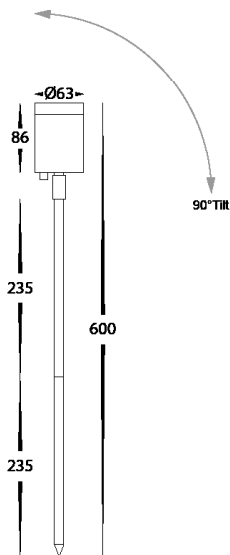

Pointe 316 Stainless Steel Black Garden Spike Light

PRODUCT SPECIFICATIONS

Name	Pointe
Material	316 Stainless Steel
Colour	Black
IP Rating	IP65
Lamp Base	MR16
CRI	> 80
Spike Length	2 x 235mm (total 470mm)
Cable Length	2 Metres
Wiring	Parallel
Dimmable	No - not with supplied globes
Warranty	3 Years Replacement

COLOUR TEMP

IP RATING

APPROVAL

DIMENSIONS

COMPATIBLE WITH

Adjustable Beam Angle
HV9559W

9in1 12v or 24v DC
HV9507 (12v) / HV9508 (24v)

SUITABLE 12V DC LED DRIVERS