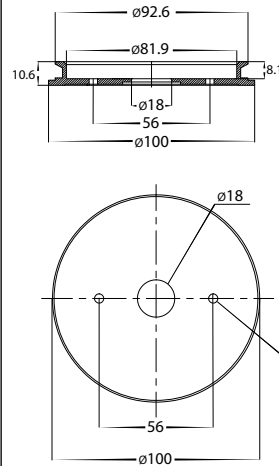

Tivah Aluminium Black Double Adjustable Wall Light **HAVIT** Lighting

PRODUCT SPECIFICATIONS

Name	Tivah
Material	Aluminium
Colour	Textured Black
IP Rating	IP65
Lamp Base	GU10 or MR16
CRI	> 80
Wiring	Parallel
Dimmable	No - not with supplied globes
Warranty	2 Years Replacement

COLOUR TEMP

IP RATING

APPROVAL

MOUNTING BASE

DIMENSIONS

OPTIONAL DIMMABLE GU10 GLOBES (sold separately)

RECOMMENDED DIMMER FOR GU10 DIMMABLE GLOBES

PART NUMBER	COLOUR TEMP	LUMENS	INPUT VOLTAGE	BEAM ANGLE	INCLUDED LED
HV1325T	3000K 4000K 5500K	2x 240-560lm 2x 255-595lm 2x 270-640lm	240v AC	60°	 9in1 TRI Colour 2x 3/5/7w GU10 LED
HV1327GU10T	3000K 4000K 5500K	2x 270lm 2x 285lm 2x 300lm	240v AC	120°	 TRI Colour 2x 5w GU10 LED
HV1327MR16T	3000K 4000K 5500K	2x 270lm 2x 285lm 2x 300lm	12v DC	120°	 TRI Colour 2x 5w MR16 LED (Must be used with a 12v DC LED Driver)