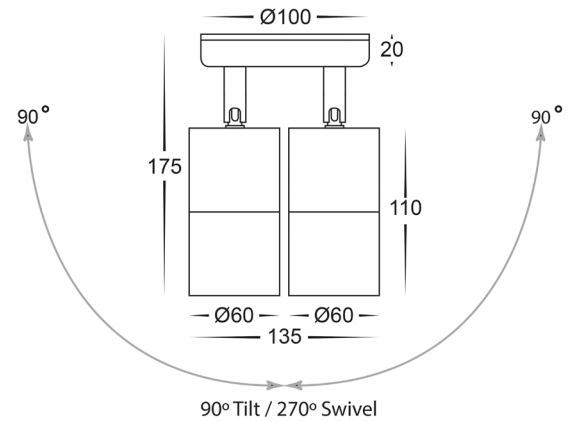

Tivah Aluminium Black Double Adjustable Wall Light **HAVIT** Lighting

PRODUCT SPECIFICATIONS

Name	Tivah
Material	Aluminium
Colour	Textured Black
IP Rating	IP65
Lamp Base	GU10 or MR16
CRI	> 80
Wiring	Parallel
Dimmable	No - not with supplied globes
Warranty	2 Years Replacement

COLOUR TEMP

IP RATING

APPROVAL

MOUNTING BASE

DIMENSIONS

OPTIONAL DIMMABLE GU10 GLOBES (sold separately)

RECOMMENDED DIMMER FOR GU10 DIMMABLE GLOBES

PART NUMBER	COLOUR TEMP	LUMENS	INPUT VOLTAGE	BEAM ANGLE	INCLUDED LED
HV1325T	3000K 4000K 5500K	2x 240-560lm 2x 255-595lm 2x 270-640lm	240v AC	60°	 9in1 TRI Colour 2x 3/5/7w GU10 LED
HV1327GU10T	3000K 4000K 5500K	2x 270lm 2x 285lm 2x 300lm	240v AC	120°	 TRI Colour 2x 5w GU10 LED
HV1327MR16T	3000K 4000K 5500K	2x 270lm 2x 285lm 2x 300lm	12v DC	120°	 TRI Colour 2x 5w MR16 LED (Must be used with a 12v DC LED Driver)