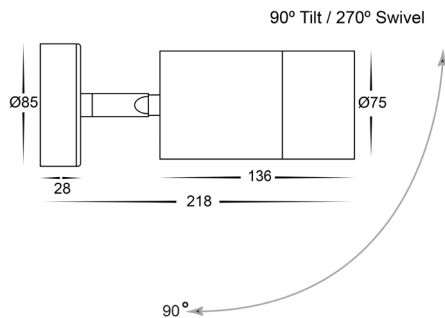

Maxi Tivah Outdoor Single Adjustable Wall Lights

PRODUCT SPECIFICATIONS

Name	Maxi Tivah
Material	Aluminium
Colour	Black
IP Rating	IP65
Lamp Base	Built in LED
CRI:	>80
Wiring	Parallel
Dimmable	No
Warranty	2 Years Replacement

DIMENSIONS

COLOUR TEMP

IP RATING

APPROVAL

IMAGE	PART NUMBER	COLOUR TEMP	LUMENS	INPUT VOLTAGE	BEAM ANGLE	INCLUDED LED
	HV1228T	3000K 4000K 5500K	1080lm 1140lm 1200lm	240v AC	60°	TRI Colour 12w Built in LED