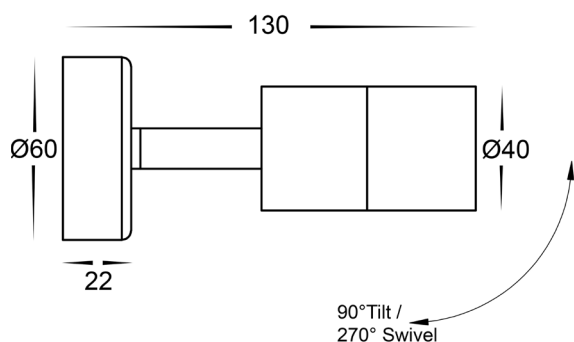

## PRODUCT SPECIFICATIONS

Name	Mini Tivah
Material	316 Stainless Steel or Aluminium
Colour	Stainless Steel or Black
IP Rating	IP65
Lamp Base	MR11
CRI:	>80
Wiring	Parallel
Dimmable	No
Warranty	2 Years Replacement

## DIMENSIONS