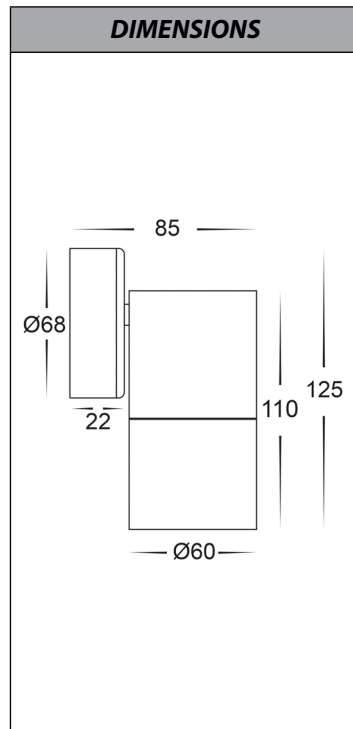

Tivah Aluminium White Fixed Down Wall Light

PRODUCT SPECIFICATIONS	
Name	Tivah
Material	Aluminium
Colour	Textured White
IP Rating	IP65
Lamp Base	GU10 or MR16
CRI	> 80
Wiring	Parallel
Dimmable	No - not with supplied globes
Warranty	2 Years Replacement

COLOUR TEMP	IP RATING	APPROVAL
 3000K 4000K 5500K		

PART NUMBER	COLOUR TEMP	LUMENS	INPUT VOLTAGE	BEAM ANGLE	INCLUDED LED
HV1135T	3000K 4000K 5500K	240-560lm 255-595lm 270-640lm	240v AC	60°	 9in1 TRI Colour 3/5/7w GU10 LED
HV1137GU10T	3000K 4000K 5500K	270lm 285lm 300lm	240v AC	120°	 TRI Colour 5w GU10 LED
HV1137MR16T	3000K 4000K 5500K	270lm 285lm 300lm	12v DC	120°	 TRI Colour 5w MR16 LED <small>(Must be used with a 12v DC LED Driver)</small>