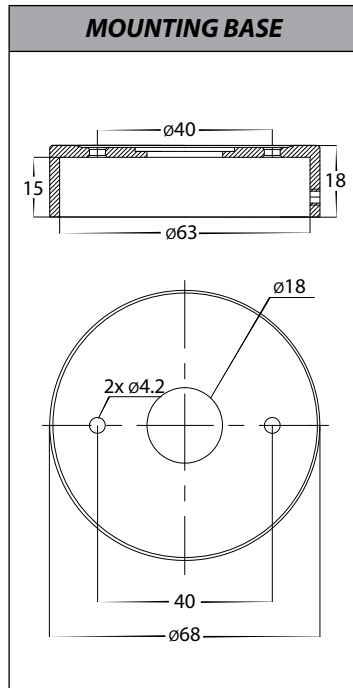

Tivah Aluminium White Fixed Down Wall Light

PRODUCT SPECIFICATIONS	
Name	Tivah
Material	Aluminium
Colour	Textured White
IP Rating	IP65
Lamp Base	GU10 or MR16
CRI	> 80
Wiring	Parallel
Dimmable	No - not with supplied globes
Warranty	2 Years Replacement

COLOUR TEMP	IP RATING	APPROVAL
 3000K 4000K 5500K		

PART NUMBER	COLOUR TEMP	LUMENS	INPUT VOLTAGE	BEAM ANGLE	INCLUDED LED
HV1135T	3000K 4000K 5500K	240-560lm 255-595lm 270-640lm	240v AC	60°	 9in1 TRI Colour 3/5/7w GU10 LED
HV1137GU10T	3000K 4000K 5500K	270lm 285lm 300lm	240v AC	120°	 TRI Colour 5w GU10 LED
HV1137MR16T	3000K 4000K 5500K	270lm 285lm 300lm	12v DC	120°	 TRI Colour 5w MR16 LED <small>(Must be used with a 12v DC LED Driver)</small>