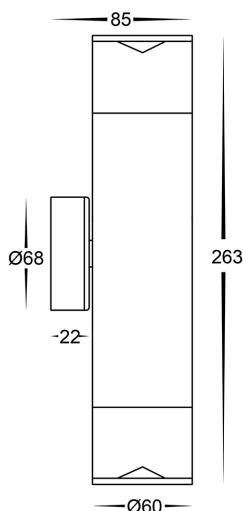

## PRODUCT SPECIFICATIONS

**Name:** Highlite  
**Material:** Aluminum  
**Colour:** Titanium  
**IP Rating:** IP65  
**Lamp Base:** GU10  
**CRI:** ≥80  
**Wiring:** Parallel  
**Dimmable:** No  
**Warranty:** 2 Years Replacement\*\*

## DIMENSIONS

## Product Ordering

IMAGE	PART NUMBER	COLOURTEMP	LUMENS	INPUT	BEAM ANGLE	INCLUDED LED
	<b>HV1089T-TTM-240V</b>	3000K 4000K 5500K	2x 270lm 2x 285lm 2x 300lm	240v AC	120°	<b>Tri-Colour</b> 2x 5w GU10 LED