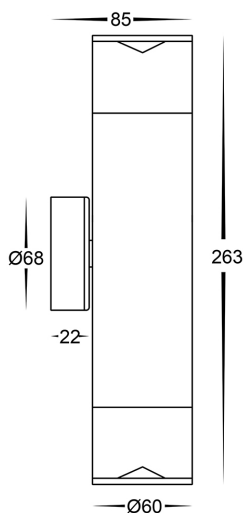

PRODUCT SPECIFICATIONS

Name: Highlite
Material: Aluminum
Colour: Poly powder coated black
IP Rating: IP65
Lamp Base: GU10
CRI: ≥80
Wiring: Parallel
Dimmable: No
Warranty: 2 Years Replacement**

Compatible with
Tri-Colour 9in1
3w, 5w, 7w
LED Globe

DIMENSIONS

COLOUR TEMPERATURE

IP RATING

APPROVALS

Product Ordering

IMAGE	PART NUMBER	COLOURTEMP	LUMENS	INPUT	BEAM ANGLE	INCLUDED LED
	HV1089T-BLK-240V	3000K 4000K 5500K	2x 270lm 2x 285lm 2x 300lm	240v AC	120°	Tri-Colour 2x 5w GU10 LED