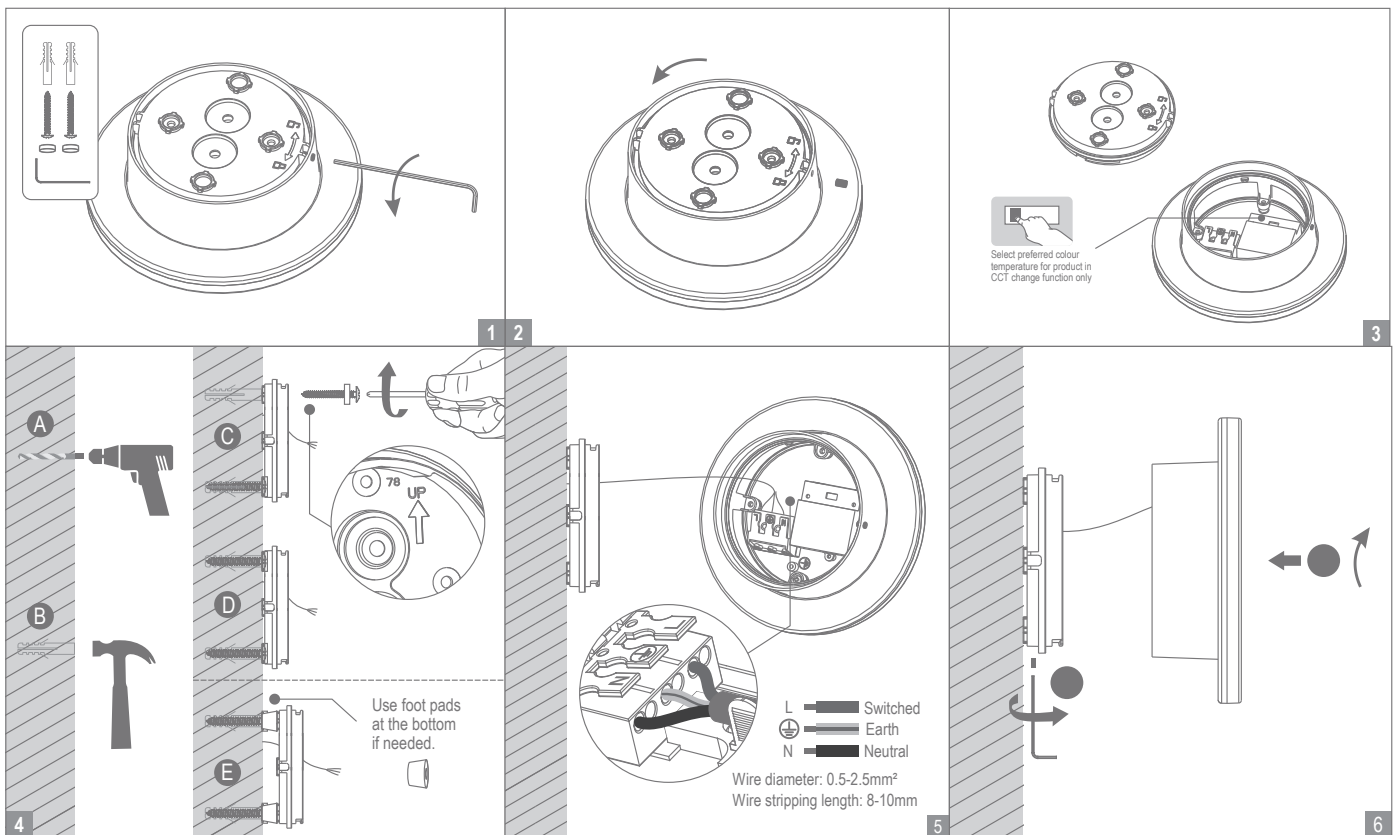

HALO

Variants		Item No.	Colour Temp
Blk	Wht		
22681	22682	HALO-8W	TRIO
22684	22685	HALO-15W	TRIO

Thank you for purchasing your new HALO Wall Light, Please take the time to read and understand the instruction sheet below. Failure to do so may void warranty.

Specifications

		Lumen (±5%):			
		8W	15W		
Voltage:	240V	Warm White 3000K - 510lm Neutral White 4000K - 565lm White 5700K - 640lm	Warm White 3000K - 1000lm Neutral White 4000K - 1130lm White 5700K - 1260lm	Dimmable:	Yes
IP Rating:	65	Beam Angle:	90°	Operating Temp:	-20°C ~ 65°C
CRI:	≥80	CCT:	3000K - 4000K - 5700K	Power Factor:	0.9
		Lifespan:	50,000hrs		