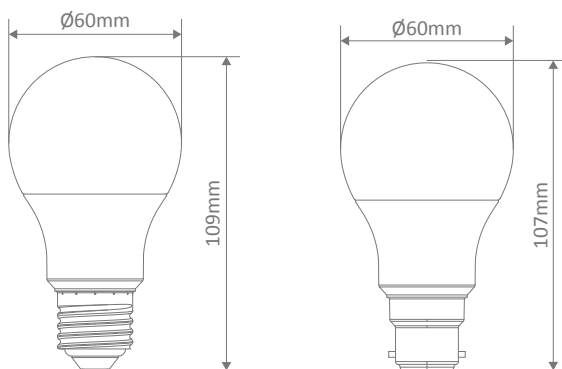

Diagrams / Additional

Item No.	Variant	Base	Colour Temperature
GLS-11	65000	B22	Warm White - 2700K
	65002		White - 6500K
	65004	E27	Warm White - 2700K
	65006		White - 6500K