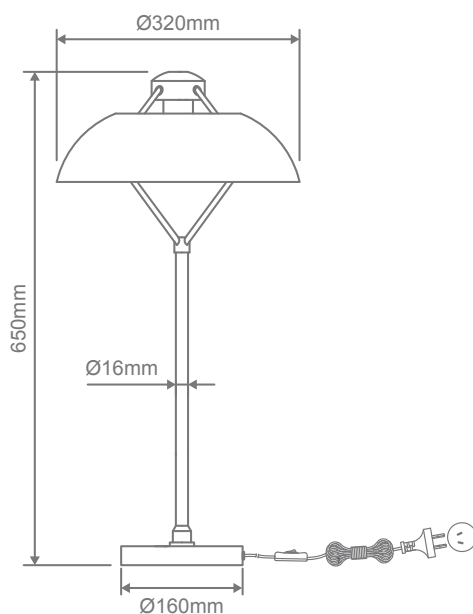

Forge TL Metal Table Lamp

Description

FORGE-TL table lamp Series features a unique industrial forged metal appearance that offers a perfect solution that complements modern metal interior decors. Ideal as a feature lamp in living rooms and bedrooms. Antique Silver metalware finish. Part of a family of matching pendant, table lamp and floor lamp.

Specification Features

Input Voltage: 240V
Power (W): 25W LED Max
Requires: 1xE27 Globe (Not Included)

Diagrams / Additional

Item No.	Variant
FORGE-TL	22712