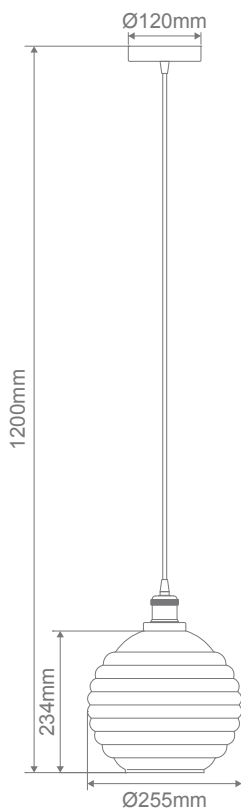

EVA Glass Pendant

Description

Eva Glass pendant Series offers a contemporary feel to a modern atmosphere. Ideal for hallways, living rooms, and bedrooms as feature pendants, as well as in cafes and bars. Available with a black suspension and the choice of smoke and opal glasses.

Specification Features

Input Voltage: 240V
 Power (W): Max 40W Incandescent
 Max 20W CFL
 Max 20W LED
 IP rating (IP): 20
Requires: 1xE27 Globe. Not included

Diagrams / Additional

Images pictured with globe (not included)