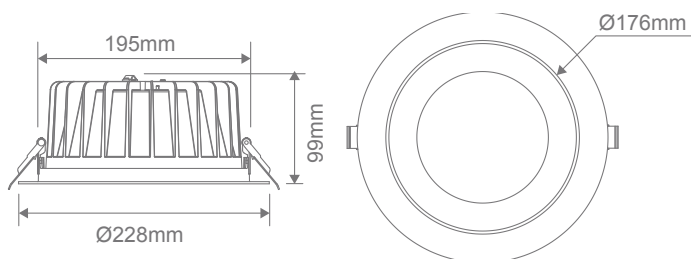

Expo-35-Rec LED Recessed Downlight

Description

The Expo-35 Recessed Led Down light range is designed to offer Low glare lighting solutions to any commercial or residential application. Ideal for conference rooms, restaurants, hotels and living spaces. Featuring an aluminium deep-set body and high gloss mirror reflector, includes dimmable LED driver flex & plug, and also with TRIO, the added option of changing the colour temperature output.

Specification Features

Input Voltage:	240V AC
Power (W):	35W
IP rating (IP):	IP44
Lumens (lm):	Warm White 3000K - 3650lm Neutral White 4000K - 3750lm White 5700K - 3850lm
LED type:	SMD
CCT:	3000K - 4000K - 5700K (Switchable)
CRI:	≥90
Beam angle (°):	80°
Dimmable:	Yes
Lifespan (hrs):	50,000hrs
Cutout (p):	Ø200-210mm

Diagrams / Additional

Cutout: Ø200-210mm

Item No.	Variant		CCT
	Blk	Wht	
EXPO-35-REC	20714	20715	TRIO
	DALI		
	21606	21605	TRIO