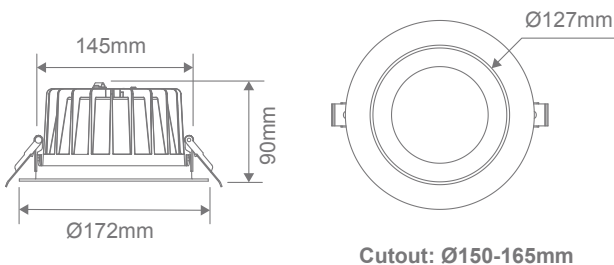

Diagrams / Additional

Item No.	Variant		CCT
	Blk	Wht	
EXPO-25-REC	20712	20713	TRIO
	DALI		
	21610	21609	TRIO