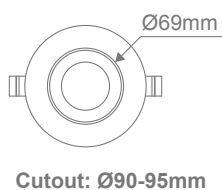

Specification Features

Input Voltage:	240V AC
Power (W):	10W
IP rating (IP):	IP44
Lumens (lm):	Warm White 3000K - 710lm Neutral White 4000K - 780lm White 5700K - 850lm
LED type:	SMD
CCT:	3000K - 4000K - 5700K (Switchable)
CRI:	≥90
Beam angle (°):	80°
Dimmable:	Yes
Lifespan (hrs):	50,000hrs
Cutout (p):	Ø90-95mm

Diagrams / Additional

Item No.	Variant		CCT
	Blk	Wht	
EXPO-10-REC	20710	20711	TRIO
	DALI		
	21602	21601	TRIO