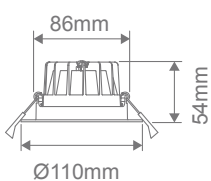

Specification Features

Input Voltage:	240V AC
Power (W):	10W
IP rating (IP):	IP44
Lumens (lm):	Warm White 3000K - 710lm Neutral White 4000K - 780lm White 5700K - 850lm
LED type:	SMD
CCT:	3000K - 4000K - 5700K (Switchable)
CRI:	≥90
Beam angle (°):	80°
Dimmable:	Yes
Lifespan (hrs):	50,000hrs
Cutout (p):	Ø90-95mm

Diagrams / Additional

Item No.	Variant		CCT
	Blk	Wht	
EXPO-10-REC	20710	20711	TRIO
	DALI		
	21602	21601	TRIO