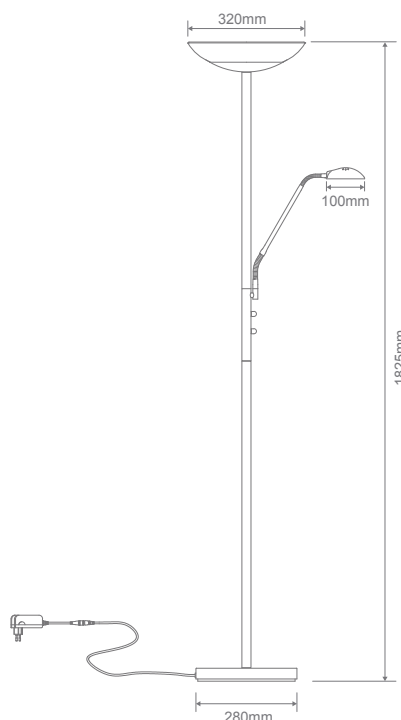

EDEN LED Floor lamp

Description

EDEN-FL Mother & Child floor lamp Series is stylish, modern and multi-functional. The popular design features an 18W LED uplighter (Mother) and a 5W task light (Child). Available in Black, Satin Chrome and Antique Brass finishes, with a white frosted glass for the uplighter. Dimmable dials available for both lights, producing a nice warm 3000K Warm White LED colour temperature. This simple design offers a suitable appearance for most modern interior decors, commonly used in living rooms, studies and entertainment areas as a feature lamp.

Specification Features

Input Voltage:	240V
Power (W):	18W + 5W
IP rating (IP):	20
Lumens (lm):	1650lm - (Mother) 400lm - (Child)
LED type:	SMD
CCT:	3000K
CRI:	≥80
Dimmable:	Yes
Lifespan (hrs):	40,000hrs

Diagrams / Additional

Item No.	Variant			CCT
	A/Brs	Blk	S/Chr	
EDEN-FL	22500	22501	22502	3000K