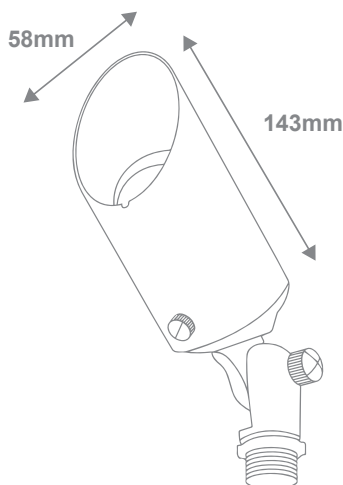

Dusk Spike MR16 Tri-Colour LED Garden Spike Light

Description

The DUSK-SPIKE-MR16 Series Garden Spike Light offers a durable weatherproof solution to lighting up low level shrubs and plants where ambient lighting is required. Constructed from Solid Brass, and finished in a Bronze or Black finish. Complete with 6W Tri-Colour LED MR16 12V DC lamp. Choose from 3000K Warm White, 4000K Neutral White or 6500K Daylight colour temperature options. Requires a 12V DC Constant Voltage LED Driver. Backed by a 5 Year Warranty.

Specification Features

Input Voltage:	12V DC
Power (W):	6W LED
IP rating (IP):	IP65
Lumens (lm):	Warm White 3000K - 500lm Neutral White 4000K - 550lm White 6500K - 550lm
CCT:	3000K - 4000K - 6500K (Switchable)
CRI:	≥80
Beam angle (°):	60°
Lifespan (hrs):	50,000hrs
Cable Length:	2 Metres

Requires: 12V DC Constant Voltage LED Driver (Wire in Parallel)

Diagrams / Additional

Water STOP Cable Joint

Item No.	Variant		CCT
	Blk	Brz	
DUSK-SPIKE-MR16	19117	19116	TRIO