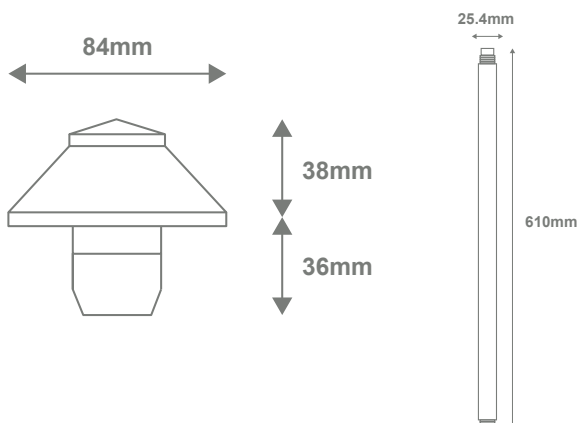

Dusk Path 610 Small 610mm LED Path Light

Description

The DUSK-PATH Series Garden Spike Light offers a durable weatherproof solution to lighting up low level shrubs, plants and pathways where ambient lighting is required. Constructed from Solid Brass, and finished in a Bronze or Black finish. Complete with 4W Tri-Colour LED Bi-Pin G5.3 12V DC lamp. Choose from 3000K Warm White, 4000K Neutral White or 5000K White colour temperature options. Available in Two Post height options: 457mm and 610mm, as well as the choice of small, medium and large mushroom head sizes, allowing for the perfect look for your garden bed or pathway. Requires a 12V DC Constant Voltage LED Driver. Backed by a 5 Year Warranty.

Specification Features

Input Voltage:	12V DC
Power (W):	4W
IP rating (IP):	IP65
Lumens (lm):	Warm White 3000K - 330 lm Neutral White 4000K - 350 lm White 5000K - 330 lm
LED type:	SMD Tri-Colour
CCT:	3000K - 4000K - 5000K (Switchable)
CRI:	≥90
Beam angle (°):	90°
Dimmable:	No
Lifespan (hrs):	50,000hrs
Cable Length:	2 Metres

Requires: 12V DC Constant Voltage LED Driver (Wire in Parallel)

Diagrams / Additional

Item No.	Variant		CCT
	Bronze	Black	
DUSK-PATH-610-S	19104	19112	TRIO