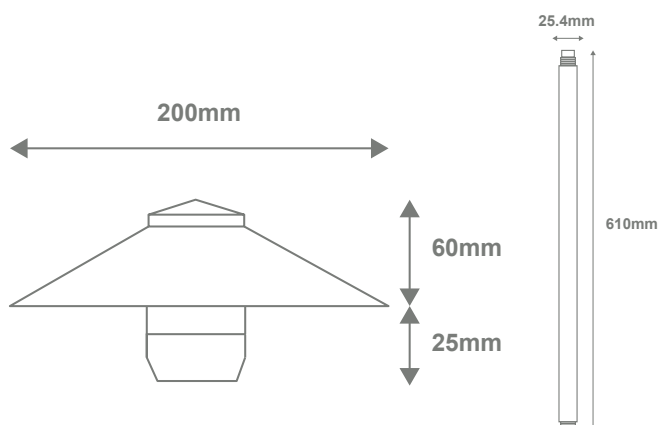

Dusk Path 610 Large 610mm LED Path Light

Description

The DUSK-PATH Series Garden Spike Light offers a durable weatherproof solution to lighting up low level shrubs, plants and pathways where ambient lighting is required. Constructed from Solid Brass, and finished in a Bronze or Black finish. Complete with 4W Tri-Colour LED Bi-Pin G5.3 12V DC lamp. Choose from 3000K Warm White, 4000K Neutral White or 5000K White colour temperature options. Available in Two Post height options: 457mm and 610mm, as well as the choice of small, medium and large mushroom head sizes, allowing for the perfect look for your garden bed or pathway. Requires a 12V DC Constant Voltage LED Driver. Backed by a 5 Year Warranty.

Specification Features

Input Voltage:	12V DC
Power (W):	4W
IP rating (IP):	IP65
Lumens (lm):	Warm White 3000K - 330lm Neutral White 4000K - 350lm White 5000K - 330lm
LED type:	SMD Tri-Colour
CCT:	3000K - 4000K - 5000K (Switchable)
CRI:	≥90
Beam angle (°):	90°
Dimmable:	No
Lifespan (hrs):	50,000hrs
Cable Length:	2 Metres
<i>Requires: 12V DC Constant Voltage LED Driver (Wire in Parallel)</i>	

Diagrams / Additional

Item No.	Variant		CCT
	Bronze	Black	
DUSK-PATH-610-L	19106	19114	TRIO