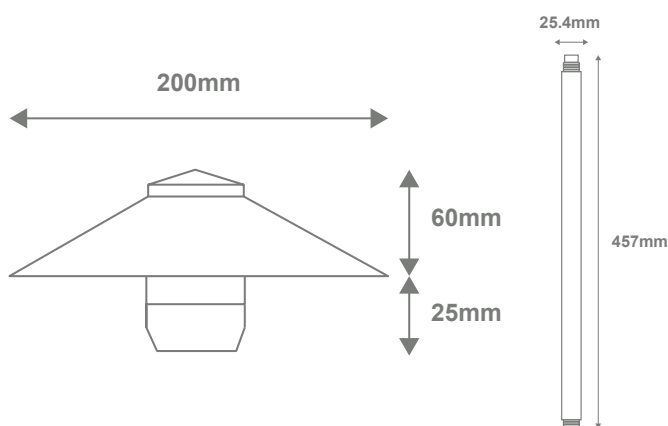

Dusk Path 450 large 450mm LED Path Light

Description

The DUSK-PATH Series Garden Spike Light offers a durable weatherproof solution to lighting up low level shrubs, plants and pathways where ambient lighting is required. Constructed from Solid Brass, and finished in a Bronze or Black finish. Complete with 4W Tri-Colour LED Bi-Pin G5.3 12V DC lamp. Choose from 3000K Warm White, 4000K Neutral White or 5000K White colour temperature options. Available in Two Post height options: 457mm and 610mm, as well as the choice of small, medium and large mushroom head sizes, allowing for the perfect look for your garden bed or pathway. Requires a 12V DC Constant Voltage LED Driver. Backed by a 5 Year Warranty.

Specification Features

Input Voltage:	12V DC
Power (W):	4W
IP rating (IP):	IP65
Lumens (lm):	Warm White 3000K - 330lm Neutral White 4000K - 350lm White 5000K - 330lm
LED type:	SMD Tri-Colour
CCT:	3000K - 4000K - 5000K (Switchable)
CRI:	≥90
Beam angle (°):	90°
Dimmable:	No
Lifespan (hrs):	50,000hrs
Cable Length:	2 Metres

Requires: 12V DC Constant Voltage LED Driver (Wire in Parallel)

Diagrams / Additional

Item No.	Variant		CCT
	Bronze	Black	
DUSK-PATH-450-L	19102	19110	TRIO