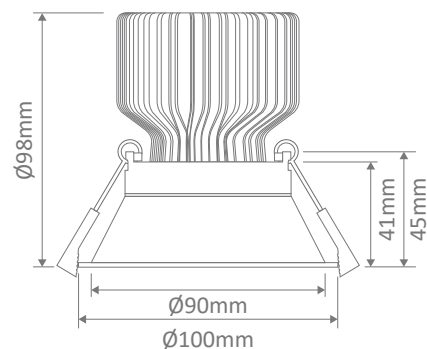

#### Specification Features

- Input Voltage: 240V AC
- Power (W): 13W
- IP rating (IP): 20
- Lumens (lm): Warm White 3000K - 1045lm  
Neutral White 4000K - 1080lm  
White 5000K - 1095lm
- LED type: COB
- CCT: 3000K - 4000K - 5000K
- CRI: ≥83
- Beam angle (°): 60°
- Dimmable: Yes\*
- Lifespan (hrs): 50,000hrs
- Cutout (∅): ∅90mm

#### Diagrams / Additional

Cutout: ∅90mm

Item No.	Variant	Colour
DEEP-90-WHT	20552	3000K
	20554	4000K
	20553	5000K
DEEP-90-BLK	20617	3000K
	20618	4000K
	20619	5000K