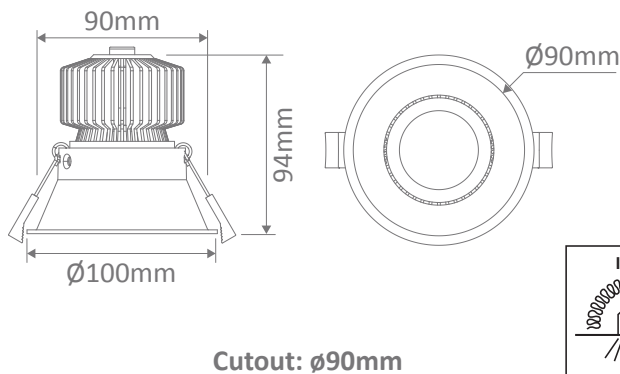

DEEP-13 LED Downlight

Description

Anti-glare deep set 13W LED recessed adjustable downlight with COB chip and reflector. Comes complete with Led driver and flex/plug, fully dimmable with suitable dimmers. Available in Black or White frame, and with the choice of Warm White, Neutral White or White colour temperature options (Tri-colour switchable).

Specification Features

Input Voltage:	240V AC
Power (W):	13W
IP rating (IP):	IP40
Lumens (lm):	Warm White 3000K - 987lm Neutral White 4000K - 1053lm White 5000K - 1120lm
LED type:	COB
CCT:	3000K - 4000K - 5000K (Switchable)
CRI:	≥90
Beam angle (°):	36°
Dimmable:	Yes
Lifespan (hrs):	50,000hrs
Cutout (Ø):	Ø90mm

Diagrams / Additional

Item No.	Variant		CCT
	Blk	Wht	
DEEP-13	21731	21732	TRIO
	DALI		
	21738	21736	TRIO