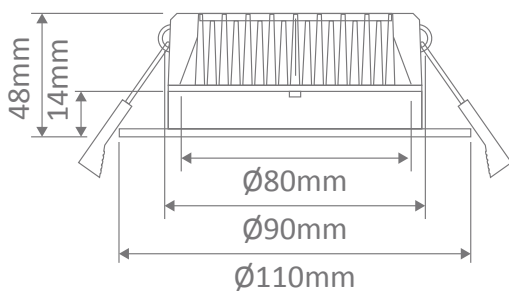

Now with TRIO, the added option of changing the colour temperature output of the downlight with a dip switch at the back of the fitting.

Specification Features

Input Voltage:	240V AC
Power (W):	13W
IP rating (IP):	44*
Lumens (lm):	Warm White 3000K - 800lm Neutral White 4000K - 850lm White 5700K - 900lm
LED type:	SMD
CCT:	3000K - 4000K - 5700K (Switchable)
CRI:	≥83
Beam angle (°):	90°
Dimmable:	Yes**
Lifespan (hrs):	50,000hrs
Cutout (p):	Ø90mm

* IP44 rating is from the underside of the down light once installed into the ceiling.
** Tested on the Domus dimmer series. May work on others but not tested.

Diagrams / Additional

Cutout: Ø90mm

Item No.	Variant	CCT
	Wht	
DECO-13-ALT	99990	TRIO