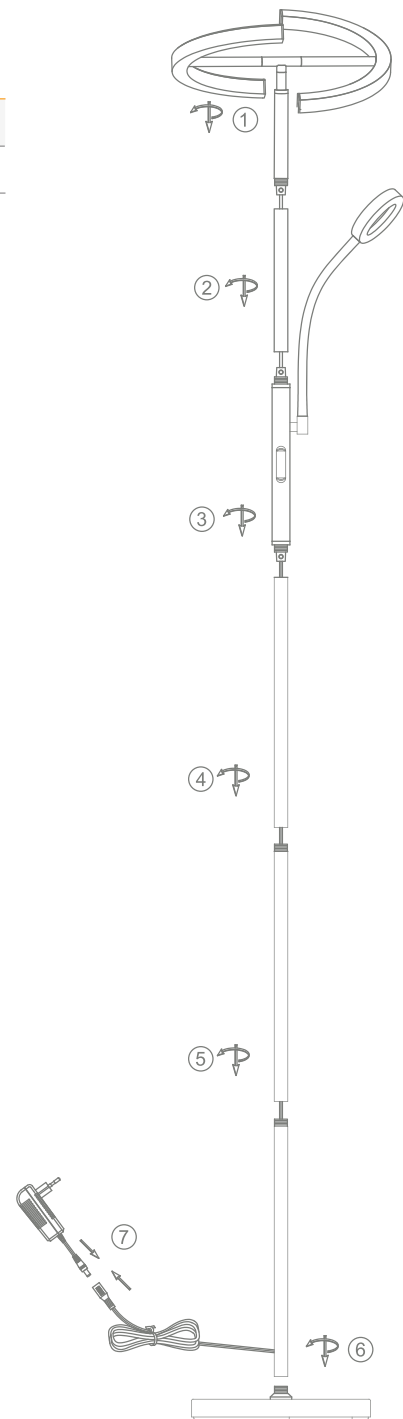

CYCLOPS-FL

Specifications

Voltage:	240V AC	CCT:	3000K - 4000K - 5000K - 6000K	Dimmable:	Yes
Power:	20W + 7W	Class:	Class III	Weight:	4.3kg
IP Rating:	IP20	Lifespan:	20,000hrs		
CRI:	≥80				

Lumen (±5%):

	3000K	4000K	5000K	6000K
Mother:	1350lm	1317lm	1309lm	1342lm
Child:	336lm	256lm	258lm	332lm

Mother:	1350lm	1317lm	1309lm	1342lm
Child:	336lm	256lm	258lm	332lm

Note:

- The lamp must be installed by professional electrician
- Ensure the power supply is switched off before fitting this product

- Do not touch the lamp when in use
- Keep away from hot steam and corrosive gas