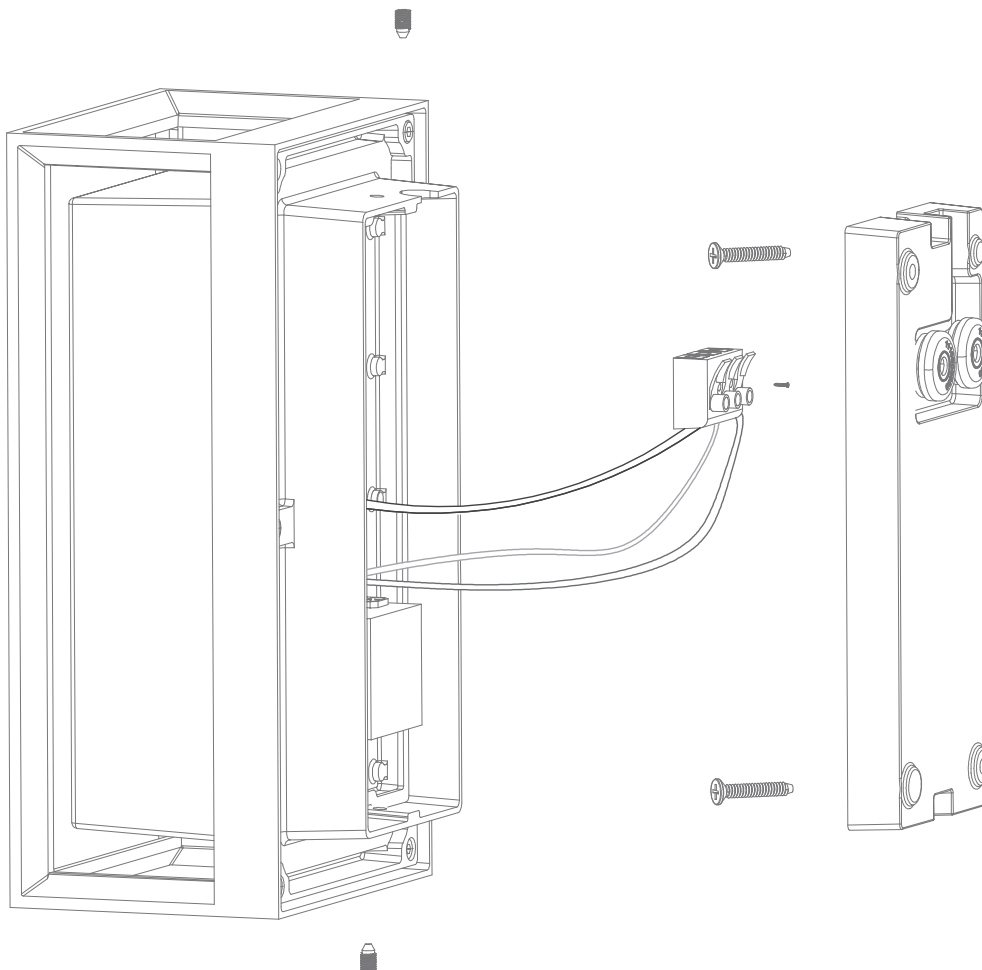

COMO-6

Date: 02/2020

Variants

Blk	Dgr	Item No.	CCT
19882	19884	COMO-6	3000K
19883	19885		5000K

Description: LED Wall Light, available in dark grey and black finish.

Thank you for purchasing your new COMO-6 Wall Light, Please take the time to read and understand the instruction sheet below. Failure to do so may void warranty.

Specifications

Voltage:	Power:	IP Rating:	CRI:	Lumens (lm):
240V AC	6W	65	≥80	Warm White 3000K - 420lm White 5000K - 440lm
LED Type:	Dimmable:	Lifespan:		
COB	No	50,000hrs		
<i>Lamp not included</i>				