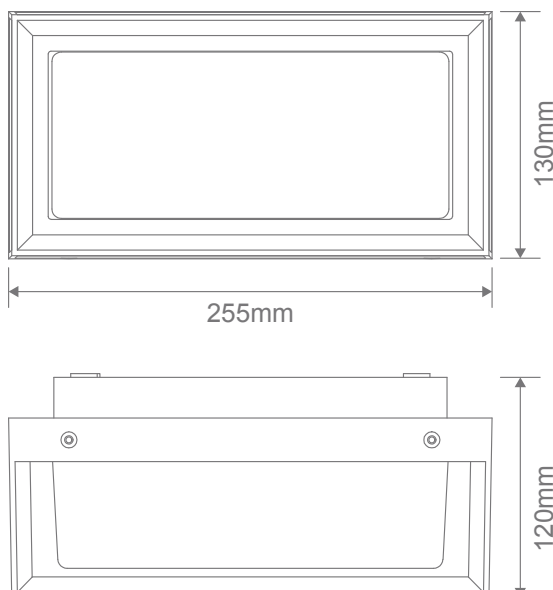

CLARO E27 Wall Light

Description

The CLARO is a modern and decorative IP65 Wall light that is designed to be durable and weatherproof, while offering an attractive solution to front facades or back patio areas as a feature where ambient feature lighting is required. Featuring a Black or Dark Grey powder coated Aluminium frame, with a clear glass enclosure to the globe holder behind. Backed by our 3 Year Replacement Warranty.

Specification Features

Input Voltage: 240V AC
 Power (W): 25W LED
 IP rating (IP): 65
 Lamp Base: E27
 Requires: 1xE27 Globe (Not Included)

Diagrams / Additional

Item No.	Variant	Colour
CLARO	19890	Black
	19891	Dark Grey