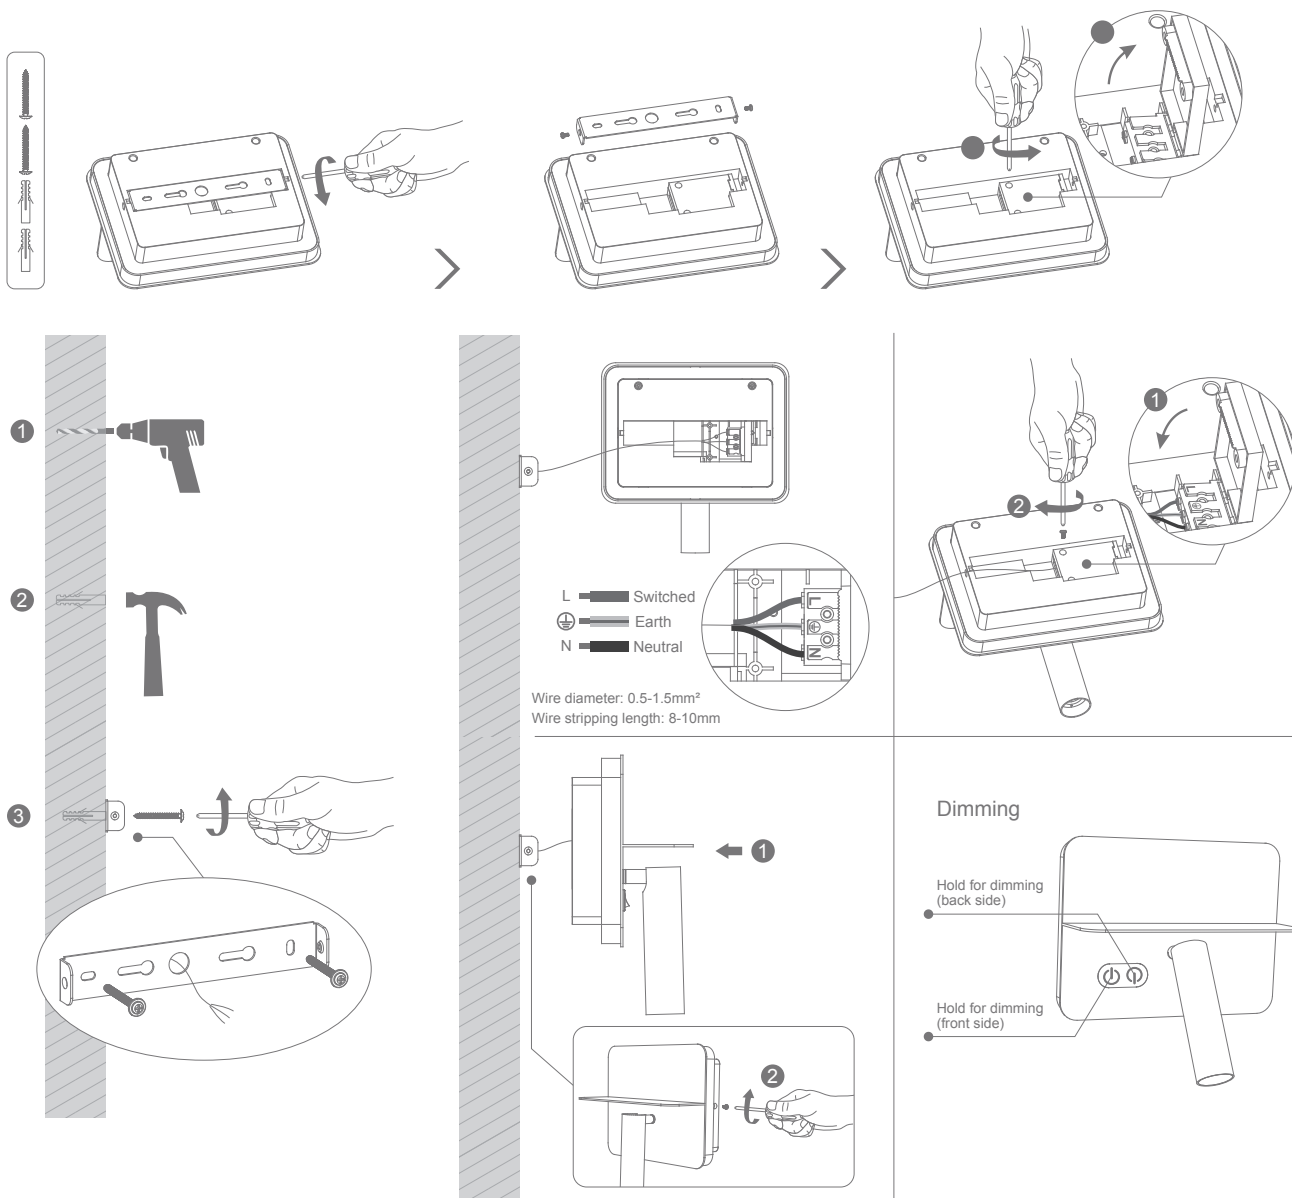

CHARGE-02

Variants		Item No.	Colour Temp
Blk	Wht		
22697	22698	CHARGE-02	3000K Warm White

Thank you for purchasing your new CHARGE-02 Bedside Light, Please take the time to read and understand the instruction sheet below. Failure to do so may void warranty.

Specifications

Voltage:	240V	Lumen (±5%):	Focus: 350lm Ambient: 300lm	Dimmable:	Yes*
Power:	4.5W	Beam Angle:	30°	Operating Temp:	-20°C ~ 45°C
IP Rating:	40	CCT:	3000K		
CRI:	≥80	Lifespan:	50,000hrs		

Note: -The lamp must be installed by professional electrician
-Ensure the power supply is switched off before fitting this product

-Do not touch the lamp when in use
-Keep away from hot steam and corrosive gas