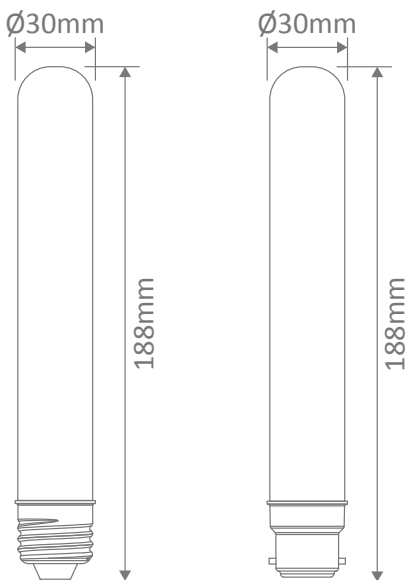

Banana Carbon Filament Bulb

Description

Introducing the tungsten carbon filament lamp range from Domus. These classic style vintage bulbs are a great choice for decorative pendants and table lamps. Offering a warm decorative glow to create a warm modern feel. Banana shape is available in 20W, and with a choice of E27 and B22 lamp bases.

Specification Features

Input Voltage: 240V
 Power (W): 20W
 IP rating (IP): 20
 Lumens (lm): 140lm
 CCT: 2000K
 Beam angle (°): 280°
 Socket: E27 - B22
 Dimmable: Yes
 Lifespan (hrs): 2,500-3,000hrs

Diagrams / Additional

Item No.	Variant	Colour	Socket
CF-20W-BANANA-B22	65908	2000K	B22
CF-20W-BANANA-E27	65909	2000K	E27