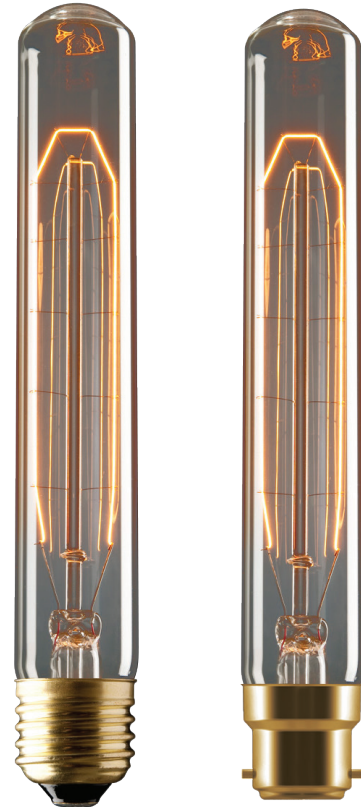

Banana Carbon Filament Bulb

Description

Introducing the tungsten carbon filament lamp range from Domus. These classic style vintage bulbs are a great choice for decorative pendants and table lamps. Offering a warm decorative glow to create a warm modern feel. Banana shape is available in 20W, and with a choice of E27 and B22 lamp bases.

Specification Features

Input Voltage: 240V
 Power (W): 20W
 IP rating (IP): 20
 Lumens (lm): 140lm
 CCT: 2000K
 Beam angle (°): 280°
 Socket: E27 - B22
 Dimmable: Yes
 Lifespan (hrs): 2,500-3,000hrs

Diagrams / Additional

Item No.	Variant	Colour	Socket
CF-20W-BANANA-B22	65908	2000K	B22
CF-20W-BANANA-E27	65909	2000K	E27