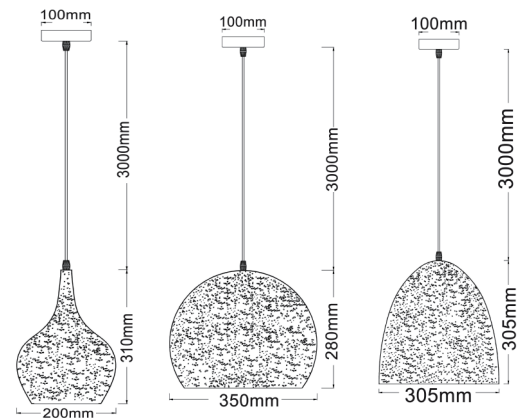

## CELESTE SERIES

- Interior pendant lights
- Shade: powder coated aluminium
- Shade interior colour: gold
- Lamp holder: 1xE27 (Max.40W HAL)
- Globe not included
- For indoor use
- 1 year replacement warranty

| PART NO. | DESCRIPTION                                   | DIAM (mm) | FITTING L (mm) | CABLE L (mm) | CANOPY OD (mm) | WEIGHT (Kg) | BOX (cm)     | CARTON QTY |
|----------|---|-----------|----------------|--------------|----------------|-------------|--------------|------------|
| CELESTE1 | PENDANT ES 40W BLK BELL with Gold interior    | Ø200      | 310            | 3000         | Ø100           | 0.62        | 24x24x39     | 1/1        |
| CELESTE2 | PENDANT ES 40W BLK Dome with Gold Interior    | Ø350      | 280            | 3000         | Ø100           | 1.5         | 36.5x37x39.5 | 1/1        |
| CELESTE3 | PENDANT ES 40W BLK Ellipse with Gold Interior | Ø305      | 305            | 3000         | Ø100           | 1.2         | 36.5x37x39.5 | 1/1        |