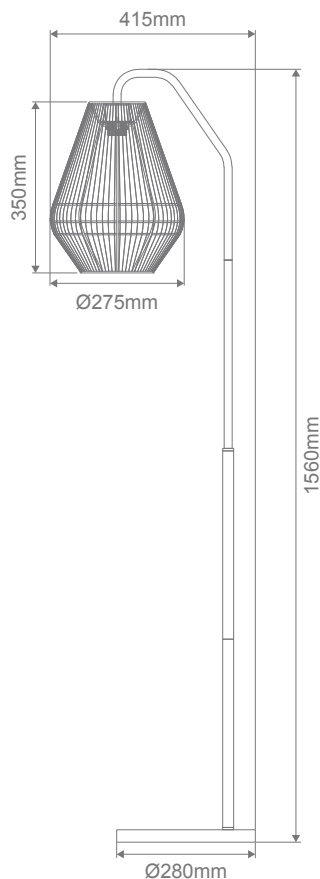

Carter FL Paper Rope Floor Lamp

Description

CARTER lamp Series combines black metalware with a modern thin paper rope shade design, which offers an attractive addition to modern natural interior design style décors. Ideal as a feature lamp in living rooms and bedrooms, as well as attractive pendants for breakfast bars, or cluster pendants. Featuring Matt Black metalware, black cable with a choice of Black or Natural colour shade options. Part of a family of matching floor lamp, table lamp, desk lamp, as well as small, medium and large hanging pendants.

Specification Features

Input Voltage:	240V
Power (W):	25W Max
Lamp Base:	E27
IP rating (IP):	IP20

Diagrams / Additional

Item No.	Variant		Lamp Base
	Blk	Ntr	
CARTER-FL	23150	23151	E27