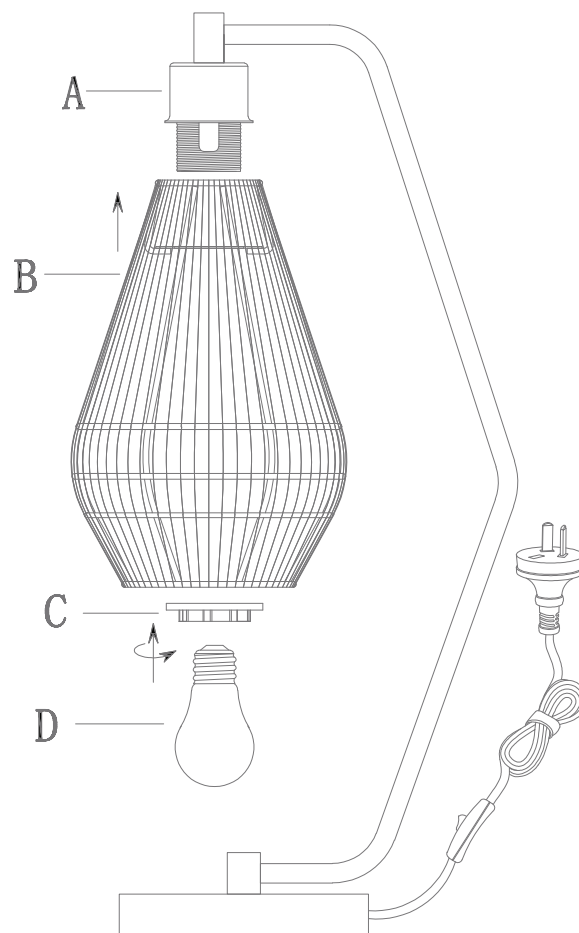

CARTER-DL

Specifications

Voltage:	240V	Lamp Base:	E27
Power:	25W Max	IP Rating:	IP20

- A. Lamp Holder
- B. Shade
- C. Tightening Ring
- D. E27 Lamp

Note: -The lamp must be installed by professional electrician
-Ensure the power supply is switched off before fitting this product