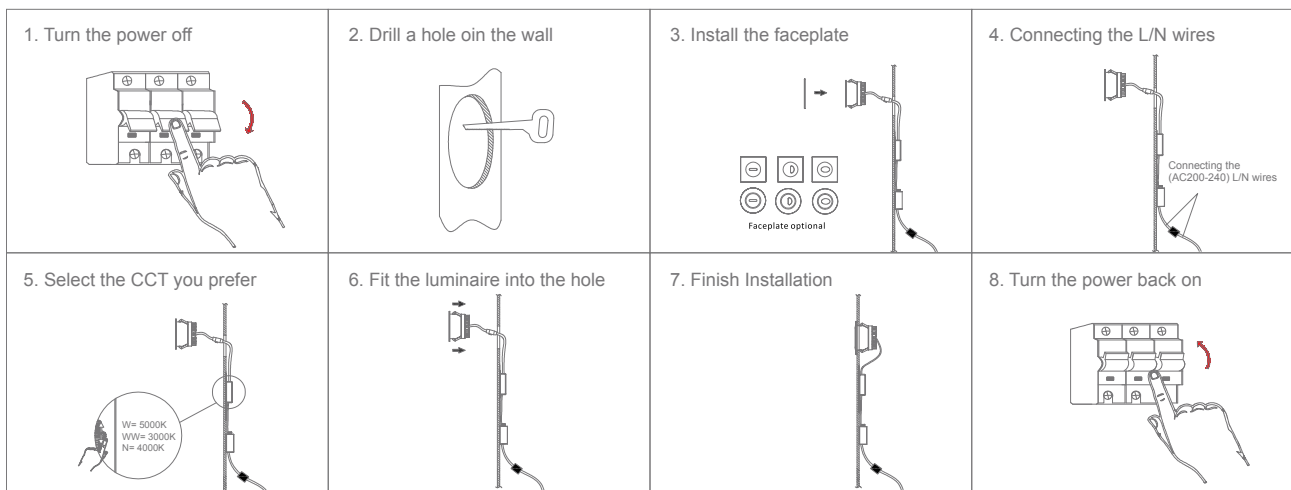

Installation Manual

Date: March 30, 2022 2:54 PM

CAMINO Series

Variants		Item No.	Variants		Item No.	Colour Temp
240V			12V			
Blk	Wht	Blk	Wht			
21747	21748	CAMINO-240V-RND-ASY	21766	21768	CAMINO-12V-RND-ASY	TRIO
21741	21742	CAMINO-240V-RND-SLOT	21749	21780	CAMINO-12V-RND-SLOT	
21745	21746	CAMINO-240V-SQR-ASY	21761	21762	CAMINO-12V-SQR-ASY	
21743	21744	CAMINO-240V-SQR-SLOT	21781	21782	CAMINO-12V-SQR-SLOT	

Thank you for purchasing your new Camino Steplight, Please take the time to read and understand the instruction sheet below. Failure to do so may void warranty.

Specifications

Voltage:	240V - 12V	Lumen (±5%):	Warm White 3000K - 62lm Neutral White 4000K - 73lm White 5000K - 66lm	Operating Temp:	-10° - 40°C
Power:	3W	CCT:	3000K - 4000K - 5000K	CRI:	≥90
IP Rating:	54	Lifespan:	50,000hrs	Dimmable:	Yes

Note: -The lamp must be installed by professional electrician
-Ensure the power supply is switched off before fitting this product

-Do not touch the lamp when in use
-Keep away from hot steam and corrosive gas