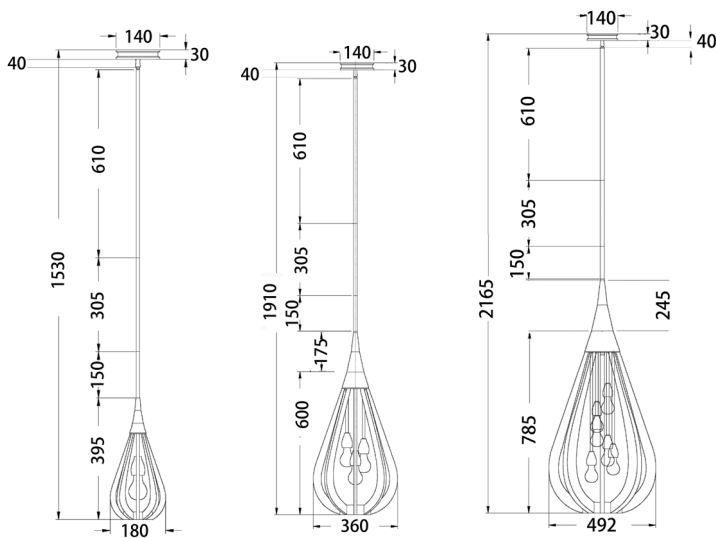

BONITO SERIES (Winter Moss)

Interior Wood Single Pendant Lights

PRODUCT FEATURES

- Interior single pendant light
- Shade: nickel & taupe finished wood
- Lamp holder: E27 (Max.60W)
- Globe not included
- For indoor use only

45° Adjustable
knuckle. Suitable
for raked ceiling.

BONITO6

BONITO7

BONITO8

Note: can be mounted with any combination of short and long rods.

Part No.	Description	Lamp Holder	Diam (mm)	Height (mm)	Rod (mm)	Canopy (mm)	Weight (kg)	Box (cm)	Carton QTY
BONITO6	PENDANT 60W WINTER MOSS SML TEAR DROP	1xE27	Ø180	394	610+305+150	Ø140	2.2	71x34x26	1/1
BONITO7	PENDANT 60W WINTER MOSS MED TEAR DROP	3xE27	Ø355	768	610+305+150	Ø140	5.1	75x46x45	1/1
BONITO8	PENDANT 60W WINTER MOSS LGE TEAR DROP	6xE27	Ø492	1076	610+305+150	Ø140	9.6	90x60x59	1/1