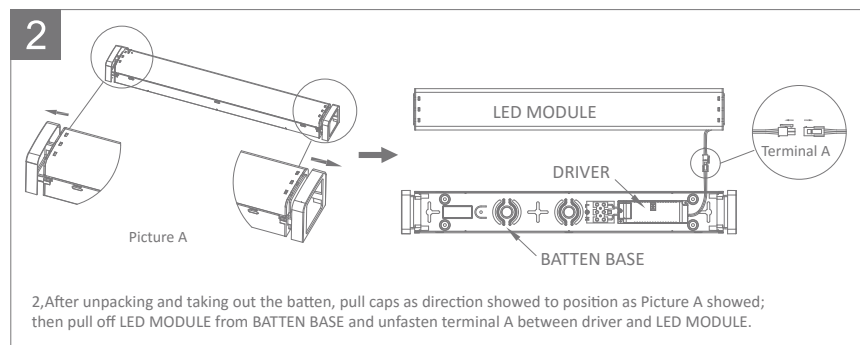

BOLT-120-TRIO

Date:11/2019

Order Code	Product Code	Description
66003	BOLT-120-TRIO	(21W) Warm White 3000K - 1665lm (42W) Warm White 3000K - 3420lm (21W) Neutral White 4000K - 1850lm (42W) Neutral White 4000K - 3800lm (21W) White 5700K - 1850lm (42W) White 5700K - 3800lm

Thank you for purchasing your new LED BOLT Batten, Please take the time to read and understand the instruction sheet below. Failure to do so may void warranty.

Note: The light source of this luminaire is not replaceable; When the light source reaches its end of life, the whole luminaire shall be replaced.

BOLT-120

Voltage:	240V~	Lumen (±10%):	(21W) Warm White 3000K - 1665lm (42W) Warm White 3000K - 3420lm (21W) Neutral White 4000K - 1850lm (42W) Neutral White 4000K - 3800lm (21W) White 5700K - 1850lm (42W) White 5700K - 3800lm	Dimmable:	No
Power:	21/42W	Beam Angle:	120°	CCT:	3000K, 4000K, 5000K
IP Rating:	44	CRI:	≥80	Lifespan:	40,000hrs
Frequency:	50Hz	Power Factor:	0.9C	Current:	236mA
Weight:	1.9kg				

Surface Mounted

Note: -The lamp must be installed by professional electrician
-Ensure the power supply is switched off before fitting this product

-Do not touch the lamp when in use
-Keep away from hot steam and corrosive gas