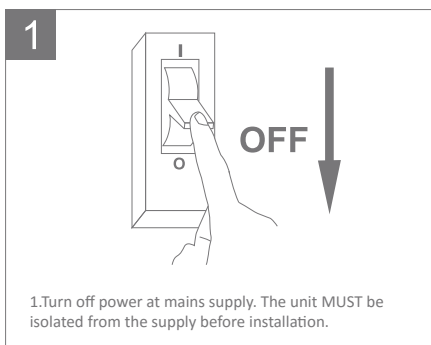

BOLT-120-TRIO

Date:11/2019

Order Code	Product Code	Description
66003	BOLT-120-TRIO	(21W) Warm White 3000K - 1665lm (42W) Warm White 3000K - 3420lm (21W) Neutral White 4000K - 1850lm (42W) Neutral White 4000K - 3800lm (21W) White 5700K - 1850lm (42W) White 5700K - 3800lm

Thank you for purchasing your new LED BOLT Batten, Please take the time to read and understand the instruction sheet below. Failure to do so may void warranty.

Note: The light source of this luminaire is not replaceable; When the light source reaches its end of life, the whole luminaire shall be replaced.

BOLT-120

Voltage:	240V~	Lumen (±10%):	(21W) Warm White 3000K - 1665lm (42W) Warm White 3000K - 3420lm (21W) Neutral White 4000K - 1850lm (42W) Neutral White 4000K - 3800lm (21W) White 5700K - 1850lm (42W) White 5700K - 3800lm	Dimmable:	No
Power:	21/42W	Beam Angle:	120°	CCT:	3000K, 4000K, 5000K
IP Rating:	44	CRI:	≥80	Lifespan:	40,000hrs
Frequency:	50Hz	Power Factor:	0.9C	Current:	236mA
Weight:	1.9kg				

Surface Mounted

Note: -The lamp must be installed by professional electrician
-Ensure the power supply is switched off before fitting this product

-Do not touch the lamp when in use
-Keep away from hot steam and corrosive gas