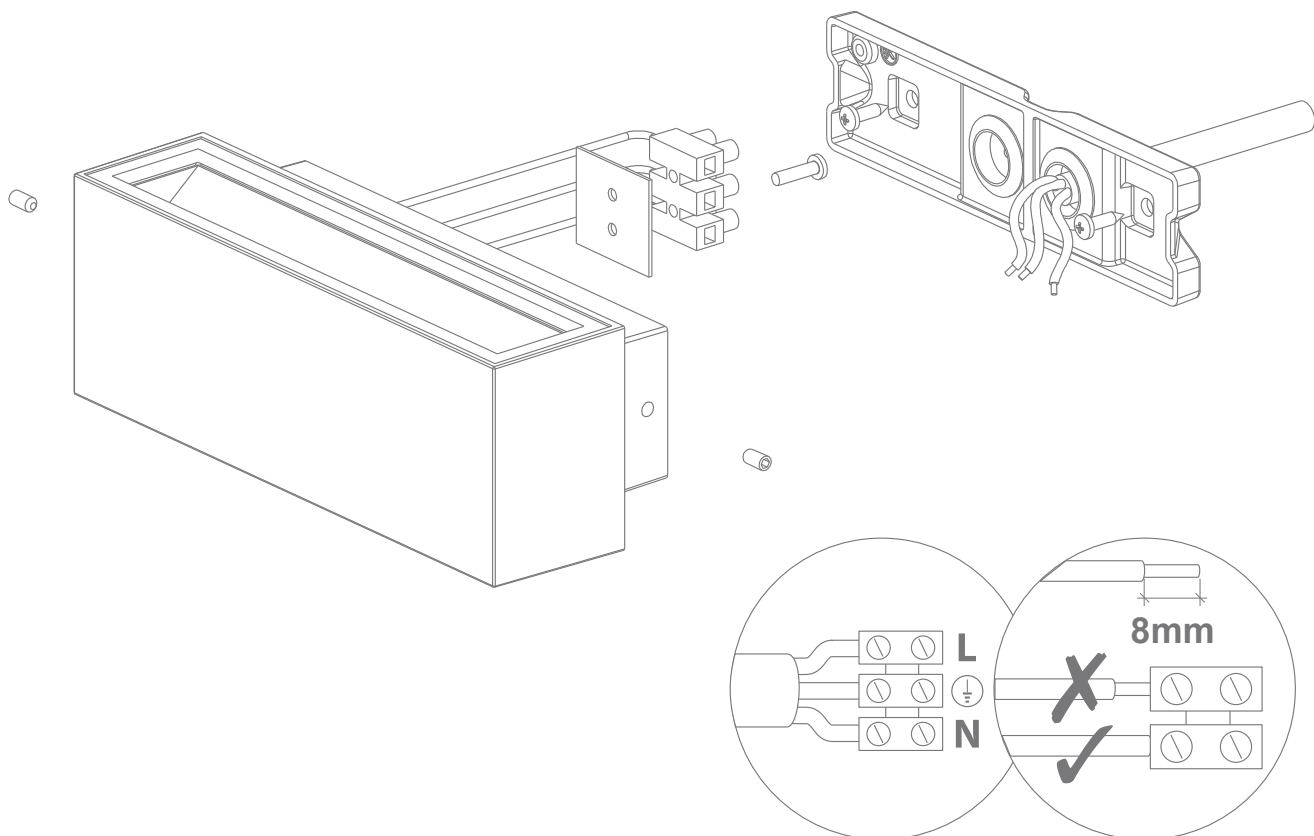

BLOCK-12

Date: 09/2018

Order Code	Product Code	Description
19548	BLOCK-12-BLK-WW	12W LED exterior wall light, black finish. Warm white 3000K
19549	BLOCK-12-BLK-W	12W LED exterior wall light, black finish. White 5000K
19562	BLOCK-12-DGR-WW	12W LED exterior wall light, dark grey finish. Warm white 3000K
19563	BLOCK-12-DGR-W	12W LED exterior wall light, dark grey finish. White 5000K
19576	BLOCK-12-SLR-WW	12W LED exterior wall light, silver finish. Warm white 3000K
19577	BLOCK-12-SLR-W	12W LED exterior wall light, silver finish. White 5000K
19578	BLOCK-12-WHT-WW	12W LED exterior wall light, satin white finish. Warm white 3000K
19579	BLOCK-12-WHT-W	12W LED exterior wall light, satin white finish. White 5000K

Thank you for purchasing your new LED BLOCK-12, Please take the time to read and understand the instruction sheet below. Failure to do so may void warranty.

Specifications

Voltage:	240V	Lumen (±5%):	Warm White 3000K - 950lm White 5000K - 1100lm	Dimmable:	No
Power:	12W	Beam Angle:	45°	CRI:	≥80
IP Rating:	65	CCT:	3000K - 5000K	Lifespan:	50,000hrs