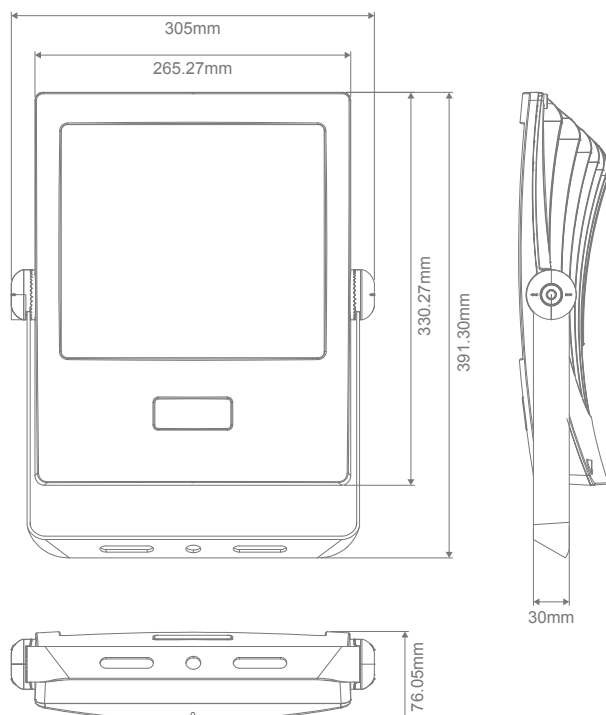

Diagrams / Additional

Item No.	Variant	Colour
BLAZE-100	19594	Warm White
	19595	White