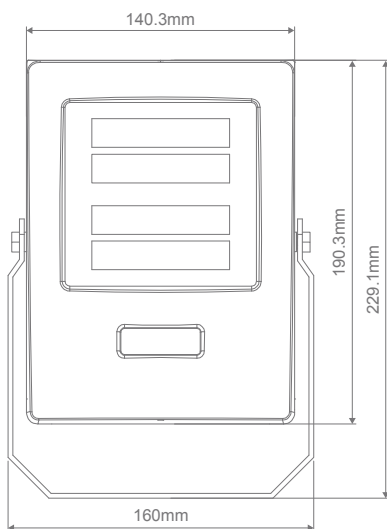

Diagrams / Additional

Item No.	Variant	Colour
BLAZE-30	19590	Warm White
	19591	White