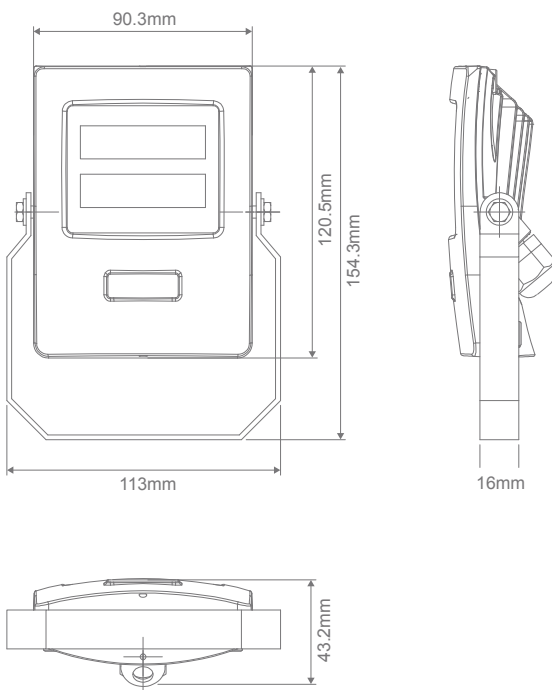

Diagrams / Additional

Item No.	Variant	Colour
BLAZE-10	19596	Warm White
	19597	White