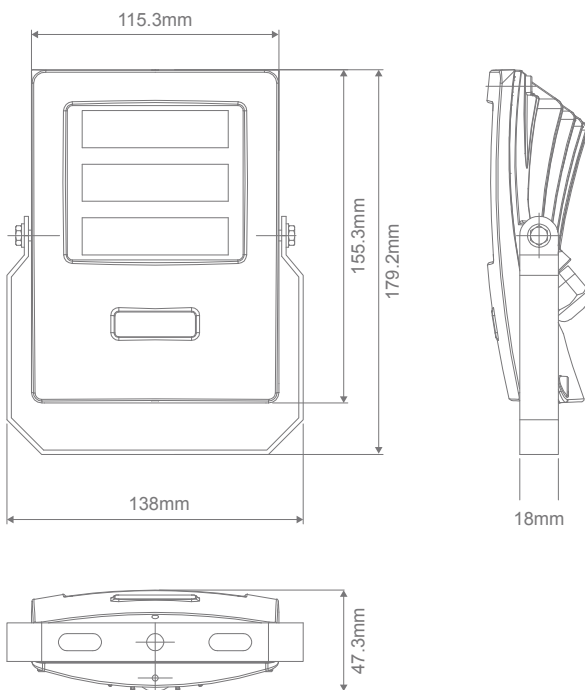

Diagrams / Additional

Item No.	Variant	Colour
BLAZE-20	19588	Warm White
	19589	White