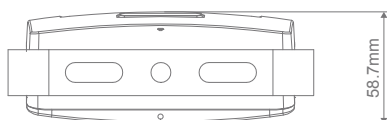

Diagrams / Additional

Item No.	Variant	Colour
BLAZE-30	19590	Warm White
	19591	White