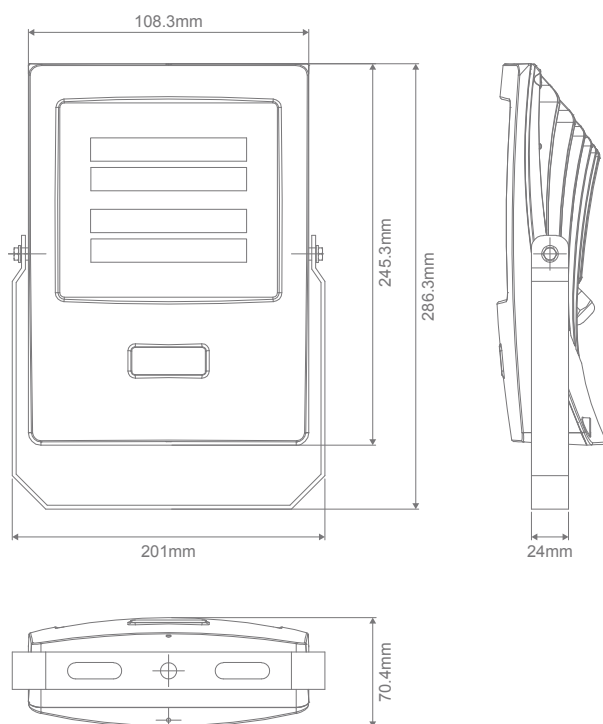

Diagrams / Additional

Item No.	Variant	Colour
BLAZE-50	19592	Warm White
	19593	White