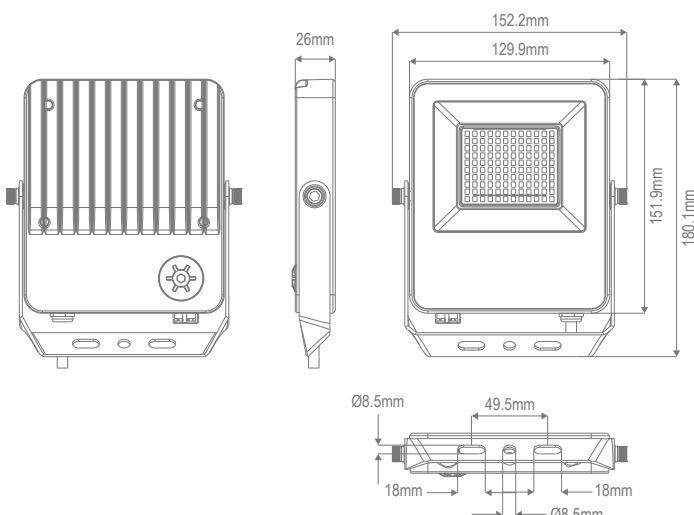

Blaze-Pro-50 Floodlight F&P BLK

Description

The BLAZE-PRO Series of LED Floodlights offer a sleek and stylish design, as well as an array of specialised features such as improved condensation prevention technology along with helping to reduce stock inventory. Featuring an aluminium fascia design with frosted glass lens to soften glare, IP66 rating and a unique anti-condensation breathing valve which stops unwanted condensation build-up behind the glass lens. The Multi-wattage selector switch offers the flexibility of selecting the right light output for the application within the same fitting. The tri-colour selector switch also offers the convenience of choosing between a 3000K Warm White, 4000K Neutral White or 5500K White colour temperature options. All models feature a Sensor Adaptor Interface to install the optional PIR Sensor (BLAZE-PRO-PIR). The optional sensor is a Plug-N-Play accessory that instantly converts the BLAZE-PRO floodlights into LED floodlights with sensor models. Complete with 1.5M flex and plug, as well as all angle installation bracket for ease of installation. Ideal for BBQ areas, outdoor entertaining areas, and backyard lighting. Backed by a 3 Year Replacement Warranty.

Specification Features

Input Voltage:	240V
Power:	20W/30W/50W
IP rating:	IP66
Lumens:	Warm White 3000K - 2250lm, 3230lm, 5060lm Neutral White 4000K - 2360lm, 3230lm, 5060lm White 5500K - 2380lm, 3430lm, 5360lm
LED type:	SMD
CCT:	3000K - 4000K - 5500K
Luminous Efficacy:	110lm/W
CRI:	≥70
Beam angle:	120°
Dimmable:	No
Lifespan:	20,000 hrs
Driver:	DOB (driver on board)
Surge Protection:	4.5KV
Sensor:	Built-in Sensor Adaptor Interface
Cable:	1.5M flex and plug Frosted Glass Anti-Condensation Breathing Valve

Diagrams / Additional

Sensor Specification Features (see Sensor Data Sheet)

Left/Right Adjustment:	90°
Up/Down Adjustment:	180°
Sensor Control:	ON/OFF
Time Delay Settings:	1, 3, 6 & 12Min
Sensitivity Settings:	25%, 50%, 75% & 100%
Sensitivity Distance:	2-8M
IP Rating:	IP65