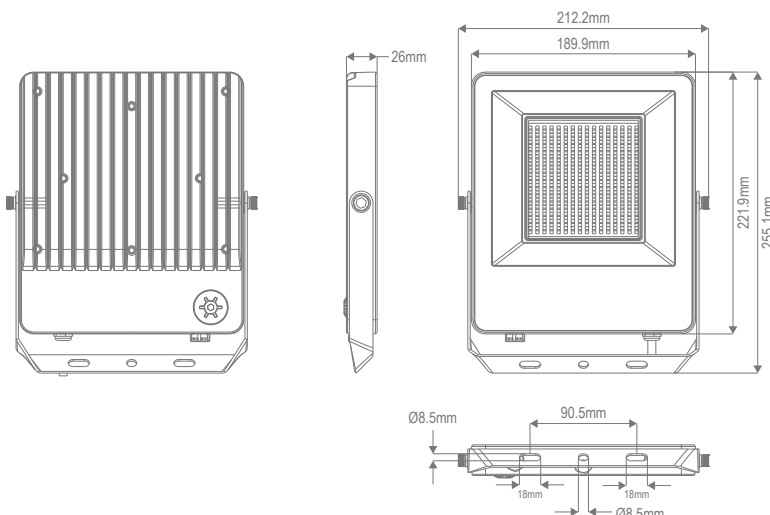

Specification Features

Input Voltage:	240V
Power:	50W/70W/100W
IP rating:	IP66
Lumens:	Warm White 3000K - 6040lm, 8100lm, 10750lm Neutral White 4000K - 6510lm, 8950lm, 12150lm White 5500K - 6450lm, 8590lm, 12150lm
LED type:	SMD
CCT:	3000K - 4000K - 5500K
Luminous Efficacy:	110lm/W
CRI:	≥70
Beam angle:	120°
Dimmable:	No
Lifespan:	20,000 hrs
Driver:	DOB (driver on board)
Surge Protection:	4.5KV
Sensor:	Built-in Sensor Adaptor Interface
Cable:	1.5M flex and plug Frosted Glass Anti-Condensation Breathing Valve

Diagrams / Additional

Sensor Specification Features (see Sensor Data Sheet)

Left/Right Adjustment:	90°
Up/Down Adjustment:	180°
Sensor Control:	ON/OFF
Time Delay Settings:	1, 3, 6 & 12Min
Sensitivity Settings:	25%, 50%, 75% & 100%
Sensitivity Distance:	2-8M
IP Rating:	IP65