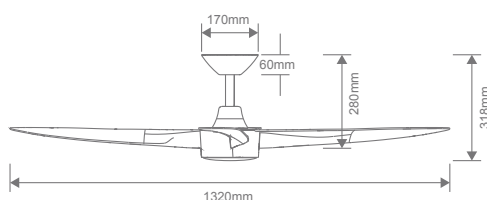

Diagrams / Additional

BLAST-52