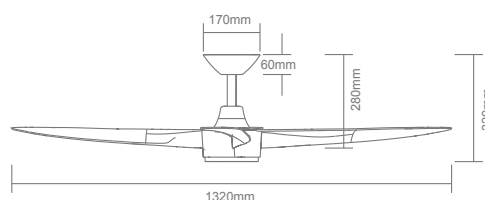

BLAST-52-L

Item No.	Variant	
	Blk	Wht
BLAST-52	60149	60148
BLAST-LIGHT-KIT	60152	60151
CFA-DR1	60100	60101