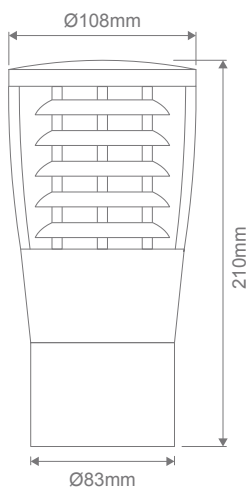

BL-300 Bollard Head

Description

Conical bollard head only to suit 76mm post. Featuring die-cast aluminium body. Available in Beige, Black, Silver, Green and White powder-coated finishes.

Specification Features

Input Voltage: 240V
 Power (W): 25W LED Max
 IP rating (IP): 54
 Lamp base: E27 (Lamp not included)

Note: Bollard head only to suit 76mm post

Diagrams / Additional

Item No.	Variant				
	Beige	Black	Silver	Green	White
BL-300	10718	10719	10720	10721	10722