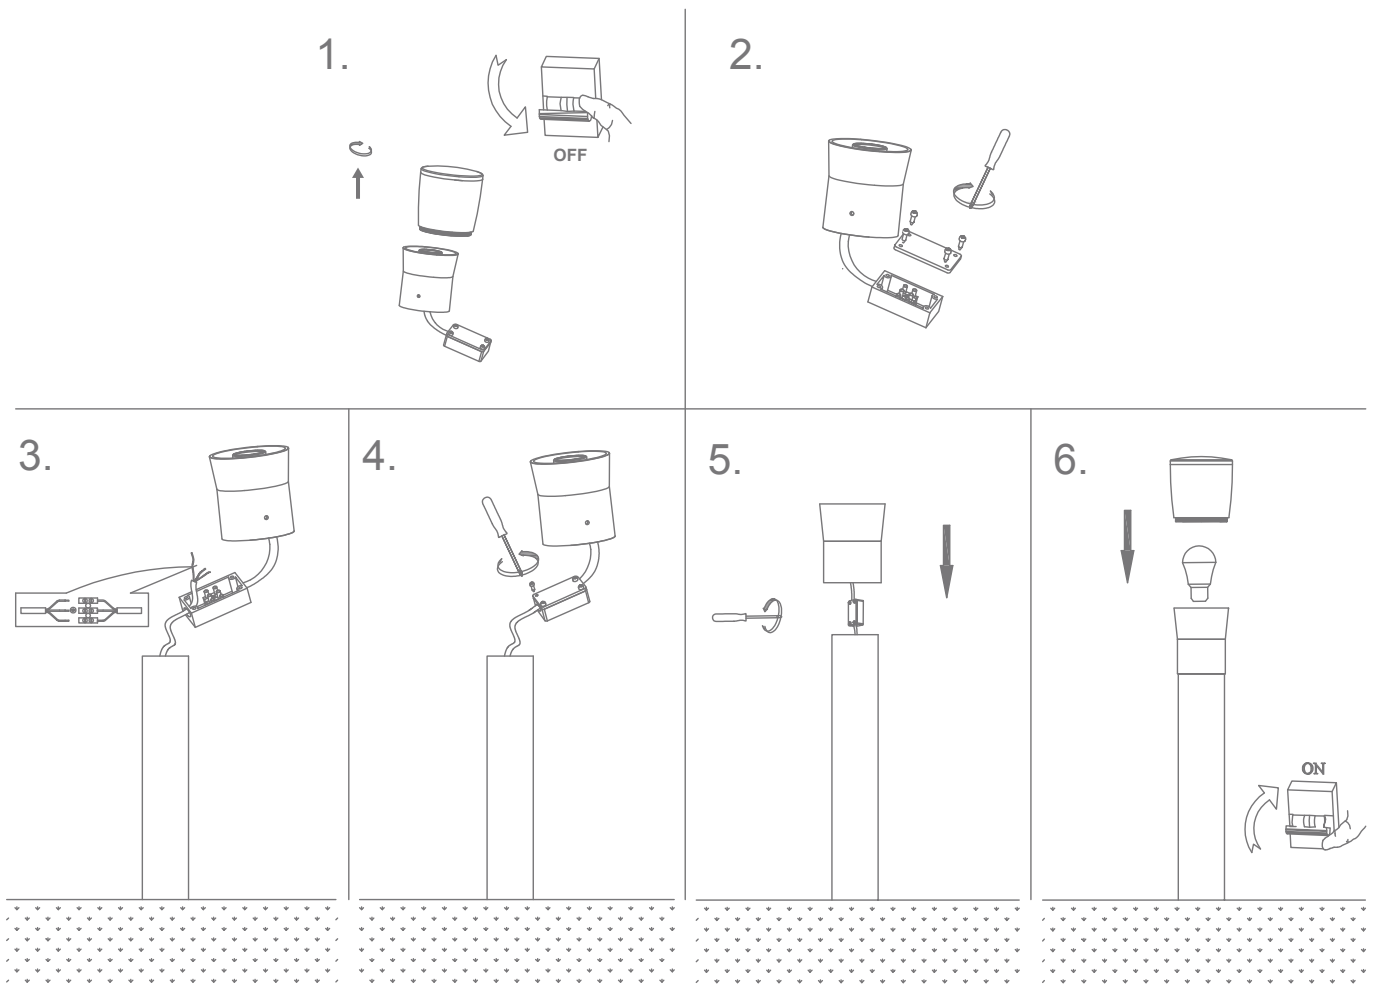

## BL-200

Date: 04/2021

Variants					Item No.
Beige	Black	Silver	Green	White	
10706	10707	10708	10709	10710	BL-200

Thank you for purchasing your new BL-200 Bollard head, Please take the time to read and understand the instruction sheet below. Failure to do so may void warranty.

### Specifications

Voltage:	240V	Power:	25W LED Max	Lamp Base:	E27
IP Rating:	54				

Note: Bollard head only to suit 76mm post

**Note:** -The lamp must be installed by professional electrician  
-Ensure the power supply is switched off before fitting this product