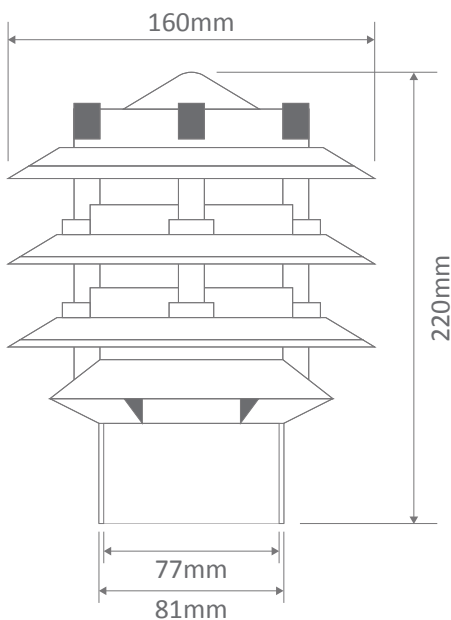

BL-100 3 Tier Bollard Head

Description

Tiered conical helmet bollard to suit 76mm post.

Specification Features

Input Voltage: 240V
 IP rating (IP): 44
 Globe Base: E27 (Lamp not included)

Diagrams / Additional