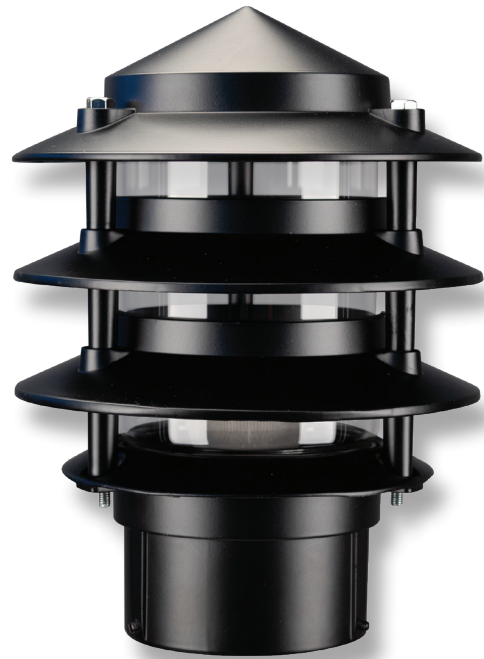

BL-100 3 Tier Bollard Head

Description

Tiered conical helmet bollard to suit 76mm post.

Specification Features

Input Voltage: 240V
 IP rating (IP): 44
 Globe Base: E27 (Lamp not included)

Diagrams / Additional

Item No.	Variant				
	Beige	Black	Silver	Green	White
BL-100	10700	10701	10702	10703	10704