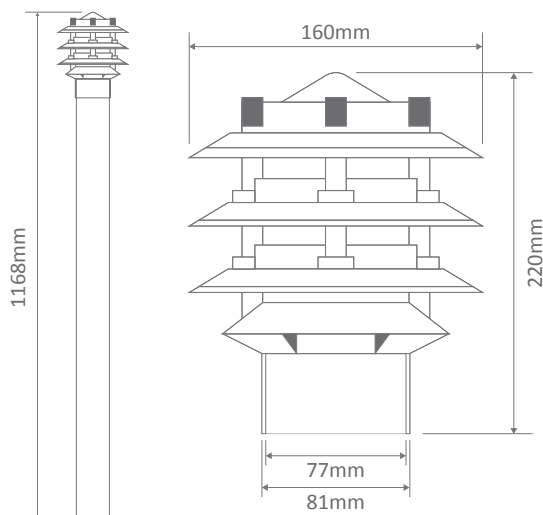

Item No.	Variant				
	Beige	Black	Silver	Green	White
BL-100-1M-KIT	10728	10729	10730	10731	10732