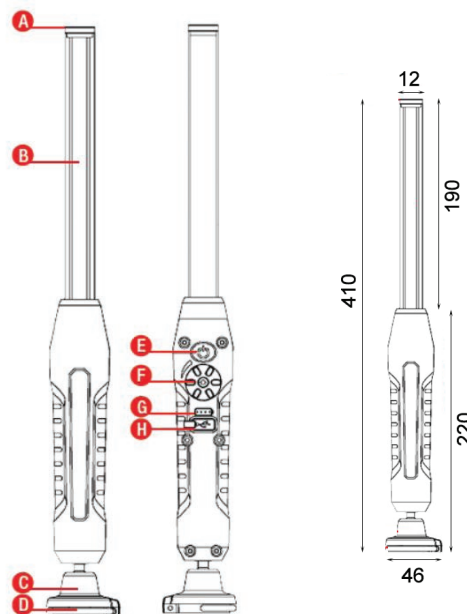

**SUPER STRONG  
MAGNET BASE**

PART NO. BIG SLIM

Package Size:  
51x7.5x5.5cm

- A. TORCH LIGHT
- B. MAIN COB LIGHT
- C. 360° SWIVEL MAGNET BASE
- D. STRONG METAL SWIVEL HOOK
- E. ON/OFF SWITCH
- F. DIMMING DIAL
- G. LED LAMP BATTERY INDICATOR
- H. MICRO USB CHARGING INPUT