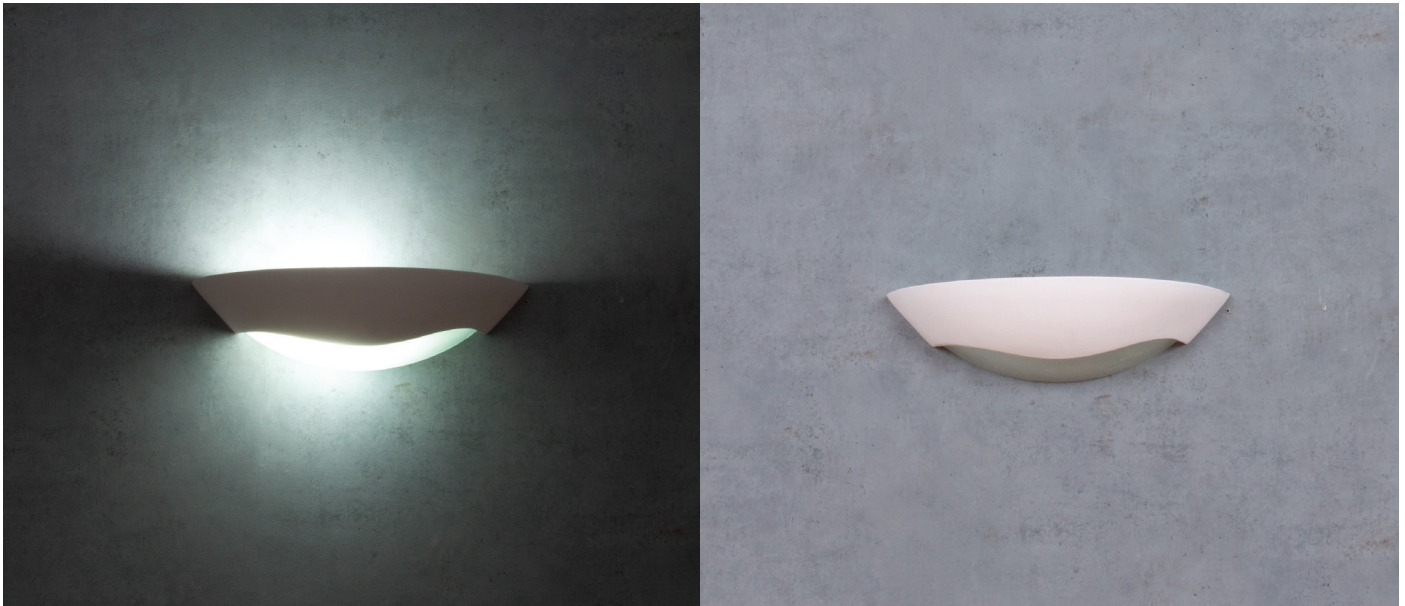

## BF-8258

### Ceramic Wall Uplight

#### Description

Raw ceramic wall light. Ceramic areas can be painted with any water based paint. Made in Italy. Raw Ceramic.