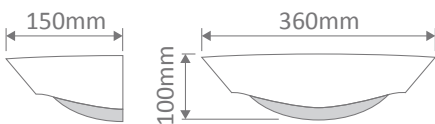

Diagrams / Additional

Item No.	Variant	Colour
BF-8258	11116	Raw Ceramic