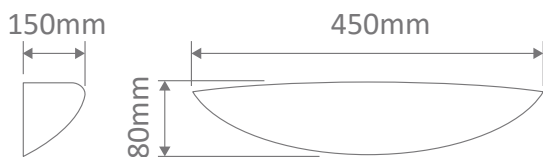

Diagrams / Additional

Item No.	Variant	Colour
BF-7577	11042	Raw Ceramic