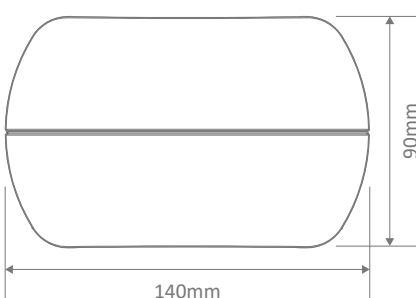

BELL-8 LED Wall Light

Description

The BELL Series Up/Down Wall Light offers a slim and attractive solution for lighting up front facades and wall lighting areas where ambient lighting is required. Provides an upward and downward lighting effect, offering a wider beam with the design of the body being positioned horizontally. Offering a choice of 8W or 13W depending on the light output that is required. Available in powder coated Black, Dark Grey and White finishes. Also available in Warm White 3000K and White 5000K colour temperatures. Backed by our 3 Year Replacement Warranty.

Specification Features

Input Voltage: 240V AC
 Power (W): 8W
 IP rating (IP): IP65
 Lumens (lm): Warm White 3000K - 300lm
 White 5000K - 350lm
 LED type: SMD
 CCT: 3000K - 5000K
 CRI: ≥80
 Beam angle (°): 45°
 Dimmable: No
 Lifespan (hrs): 50,000hrs
 Mounting: Surface Mounted

Diagrams / Additional

Item No.	Variant	Colour
BELL-8-BLK	19370	3000K
	19371	5000K
BELL-8-DGR	19372	3000K
	19373	5000K
BELL-8-WHT	19374	3000K
	19375	5000K